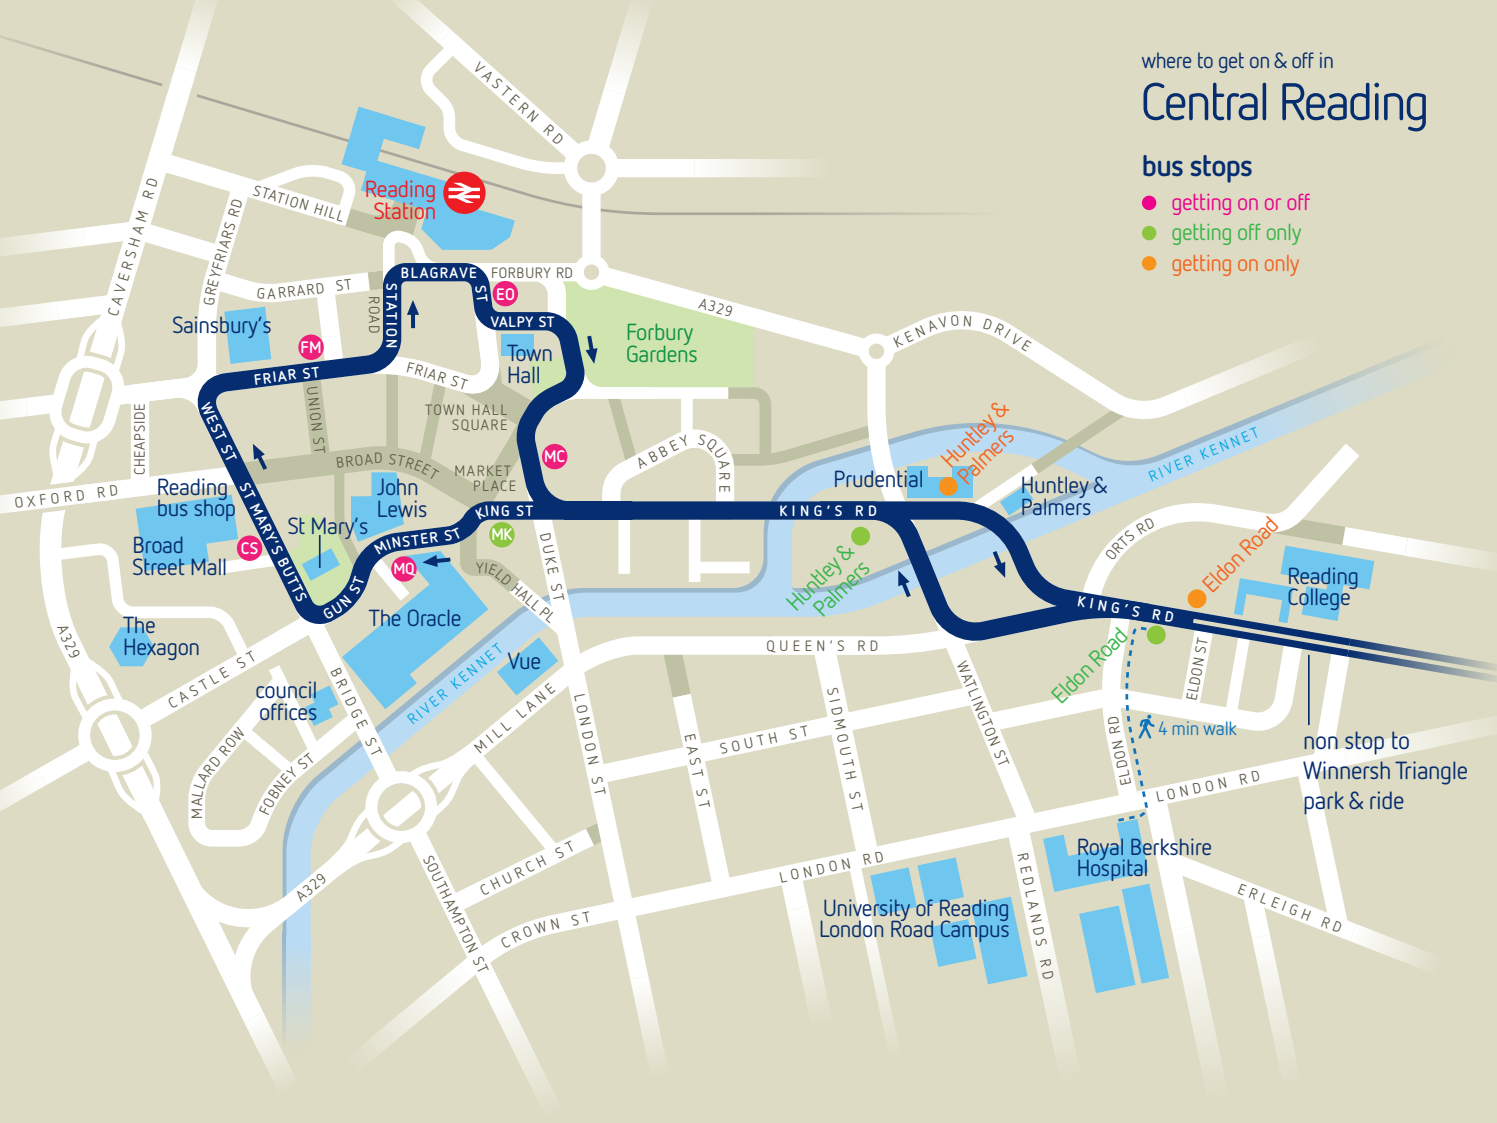

where to get on & off in
Central Reading

bus stops

- getting on or off
- getting off only
- getting on only

A3290

from Reading

A329 (M)

from M4 & Bracknell

RG41 5RB

5 min
walk

**Winnersh
Triangle**

park&ride

A329

from Wokingham

WOKINGHAM RD

READING RD

WHARFDALE RD