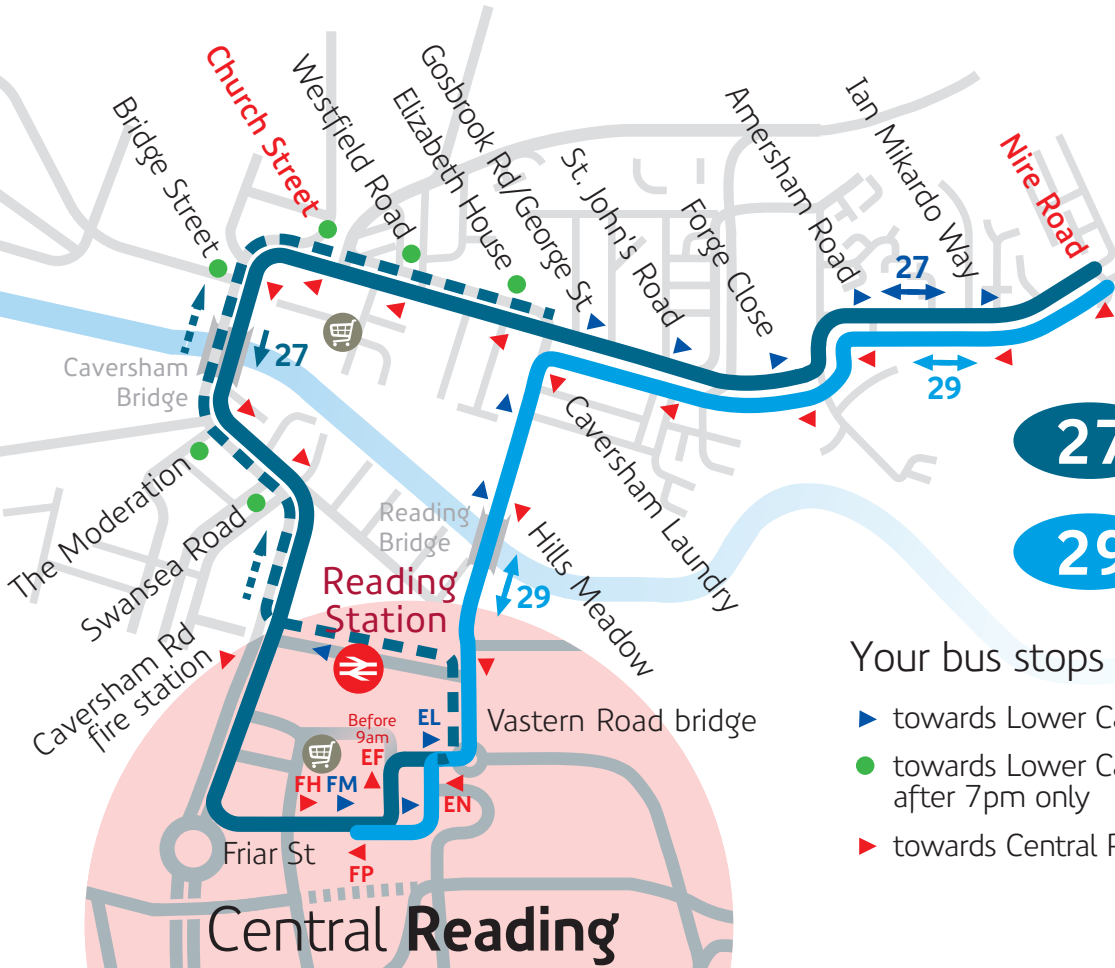

towards central Reading **◀ getting off**

Route 27

Friar Street, stop FH

Friar Street, stop FM

≡ Forbury Road, stop EL

Route 29

≡ Forbury Road, stop EN

Friar Street, stop FP - After 9am

● ≡ Station Road, stop EF - Before 9am

towards Lower Caversham **▶ getting on and off**

Route 27 & 29

Friar Street, stop FM - After 9am

≡ Forbury Road, stop EL

Lower Caversham

27 Daytime
29 After 7pm

Your bus stops

- ▶ towards Lower Caversham
- towards Lower Caversham after 7pm only
- ▶ towards Central Reading