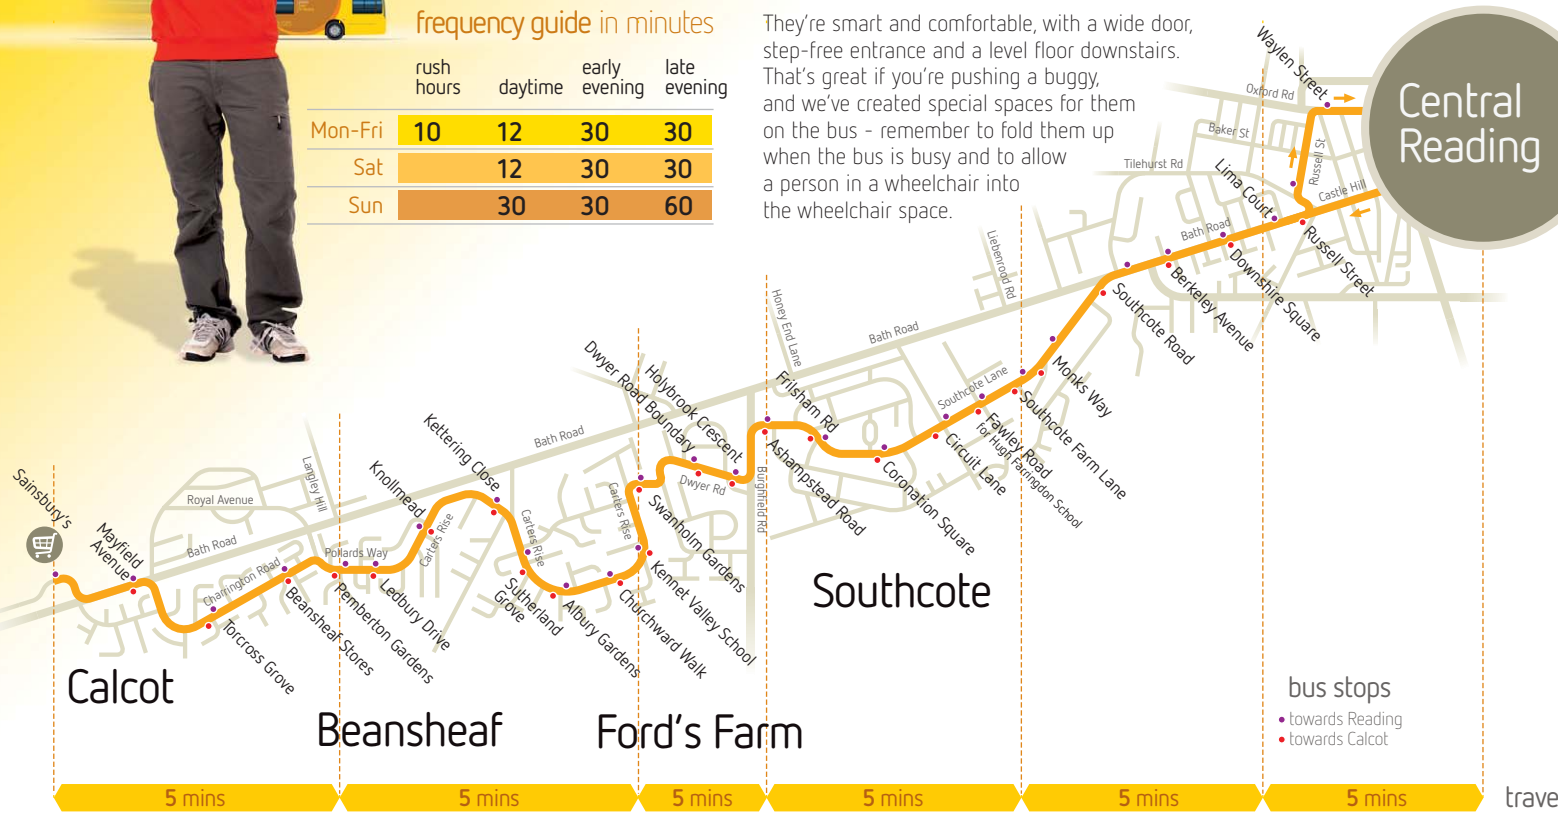

# where to catch your bus in Central Reading

yellow  
26

bus stops

- towards Central Reading getting off
- towards Calcot getting on

yellow  
26

### frequency guide in minutes

	rush hours	daytime	early evening	late evening
Mon-Fri	10	12	30	30
Sat	12	30	30	30
Sun	30	30	30	60

Welcome to your new-look yellow 26 into Central Reading from Calcot, Beansheaf, Ford's Farm and Southcote.

Calcot

Beansheaf

Ford's Farm

Southcote

Central Reading

- bus stops
- towards Reading
  - towards Calcot

5 mins

5 mins

5 mins

5 mins

5 mins

5 mins

travel