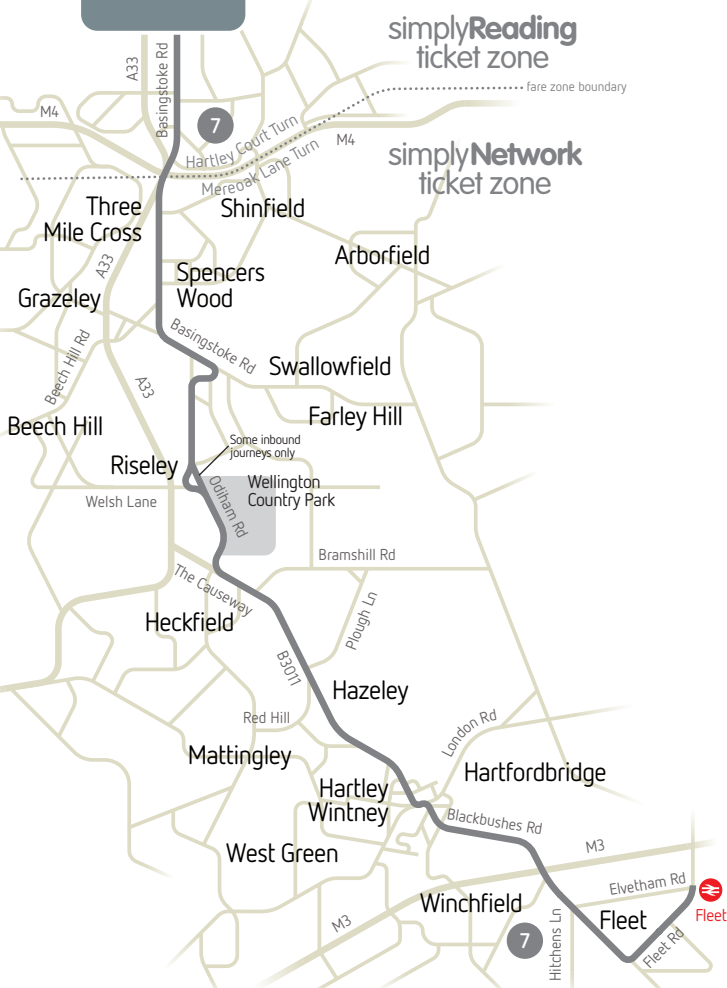

# Central Reading

## Central Reading bus stops

- towards Central Reading
- towards Spencers Wood, Riseley & Fleet

## handy connections

- Reading College change to purple 17 at Friar Street **FN**
- University change to claret 21 at Blagrove Street **EK**
- RBH change to leopard 3/3b/10, route 9, orange 12 or red 22 at Station Road **SA**