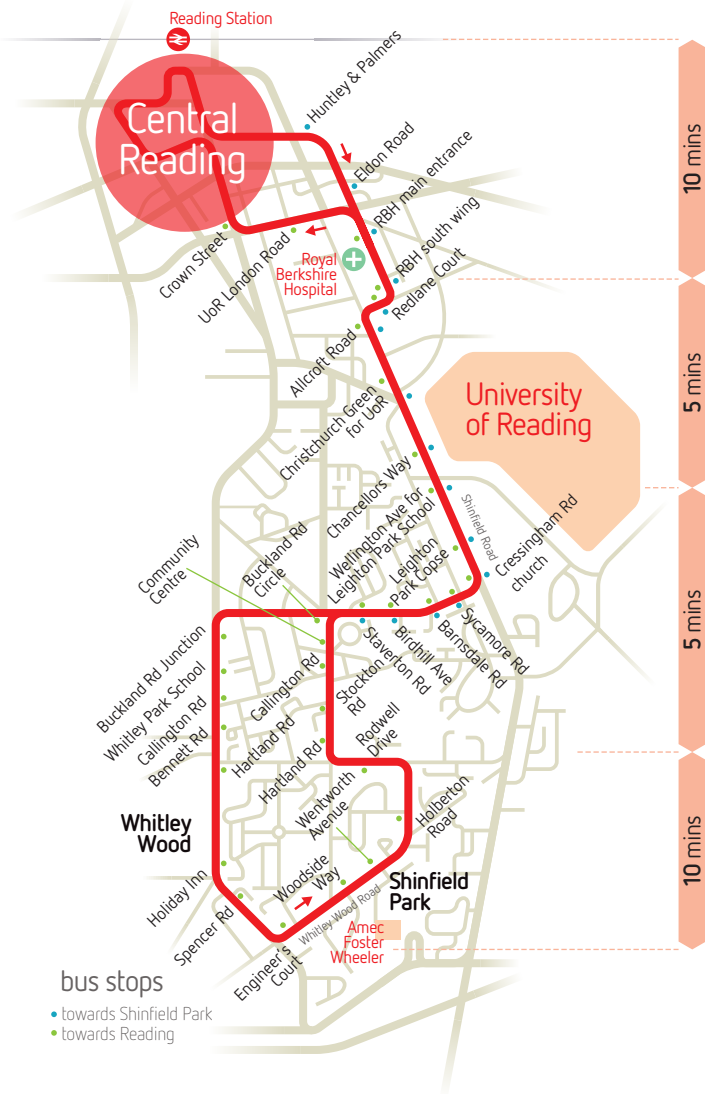

Reading Station

Central Reading

10 mins

5 mins

5 mins

10 mins

Royal Berkshire Hospital

University of Reading

Whitley Wood

Shinfield Park

Amec Foster Wheeler

bus stops

- towards Shinfield Park
- towards Reading

Central Reading where to get on and off

- towards central Reading ● getting off only
- towards Shinfield Park ● getting on & off
- towards central Reading ● getting on & off