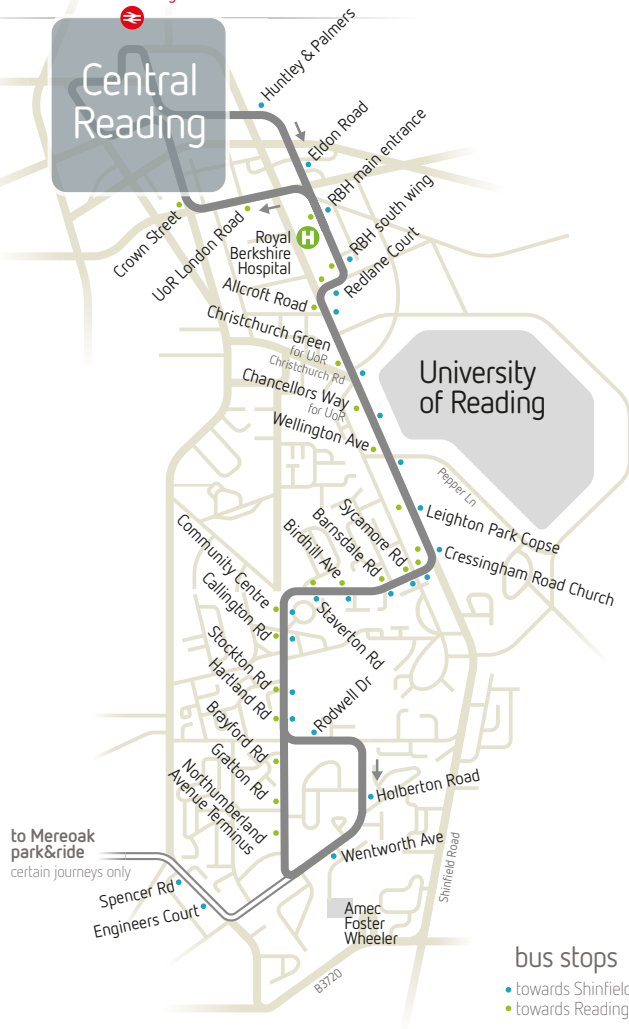

Reading Station

Central Reading

bus stops

- towards Shinfield Park
- towards Reading

Central Reading bus stops

- towards Central Reading
- towards RBH & Whitley Wood

handy connections

Reading College change to purple 17 at Friar Street **FN**

University change to claret 21 at Blagrave Street **EK**