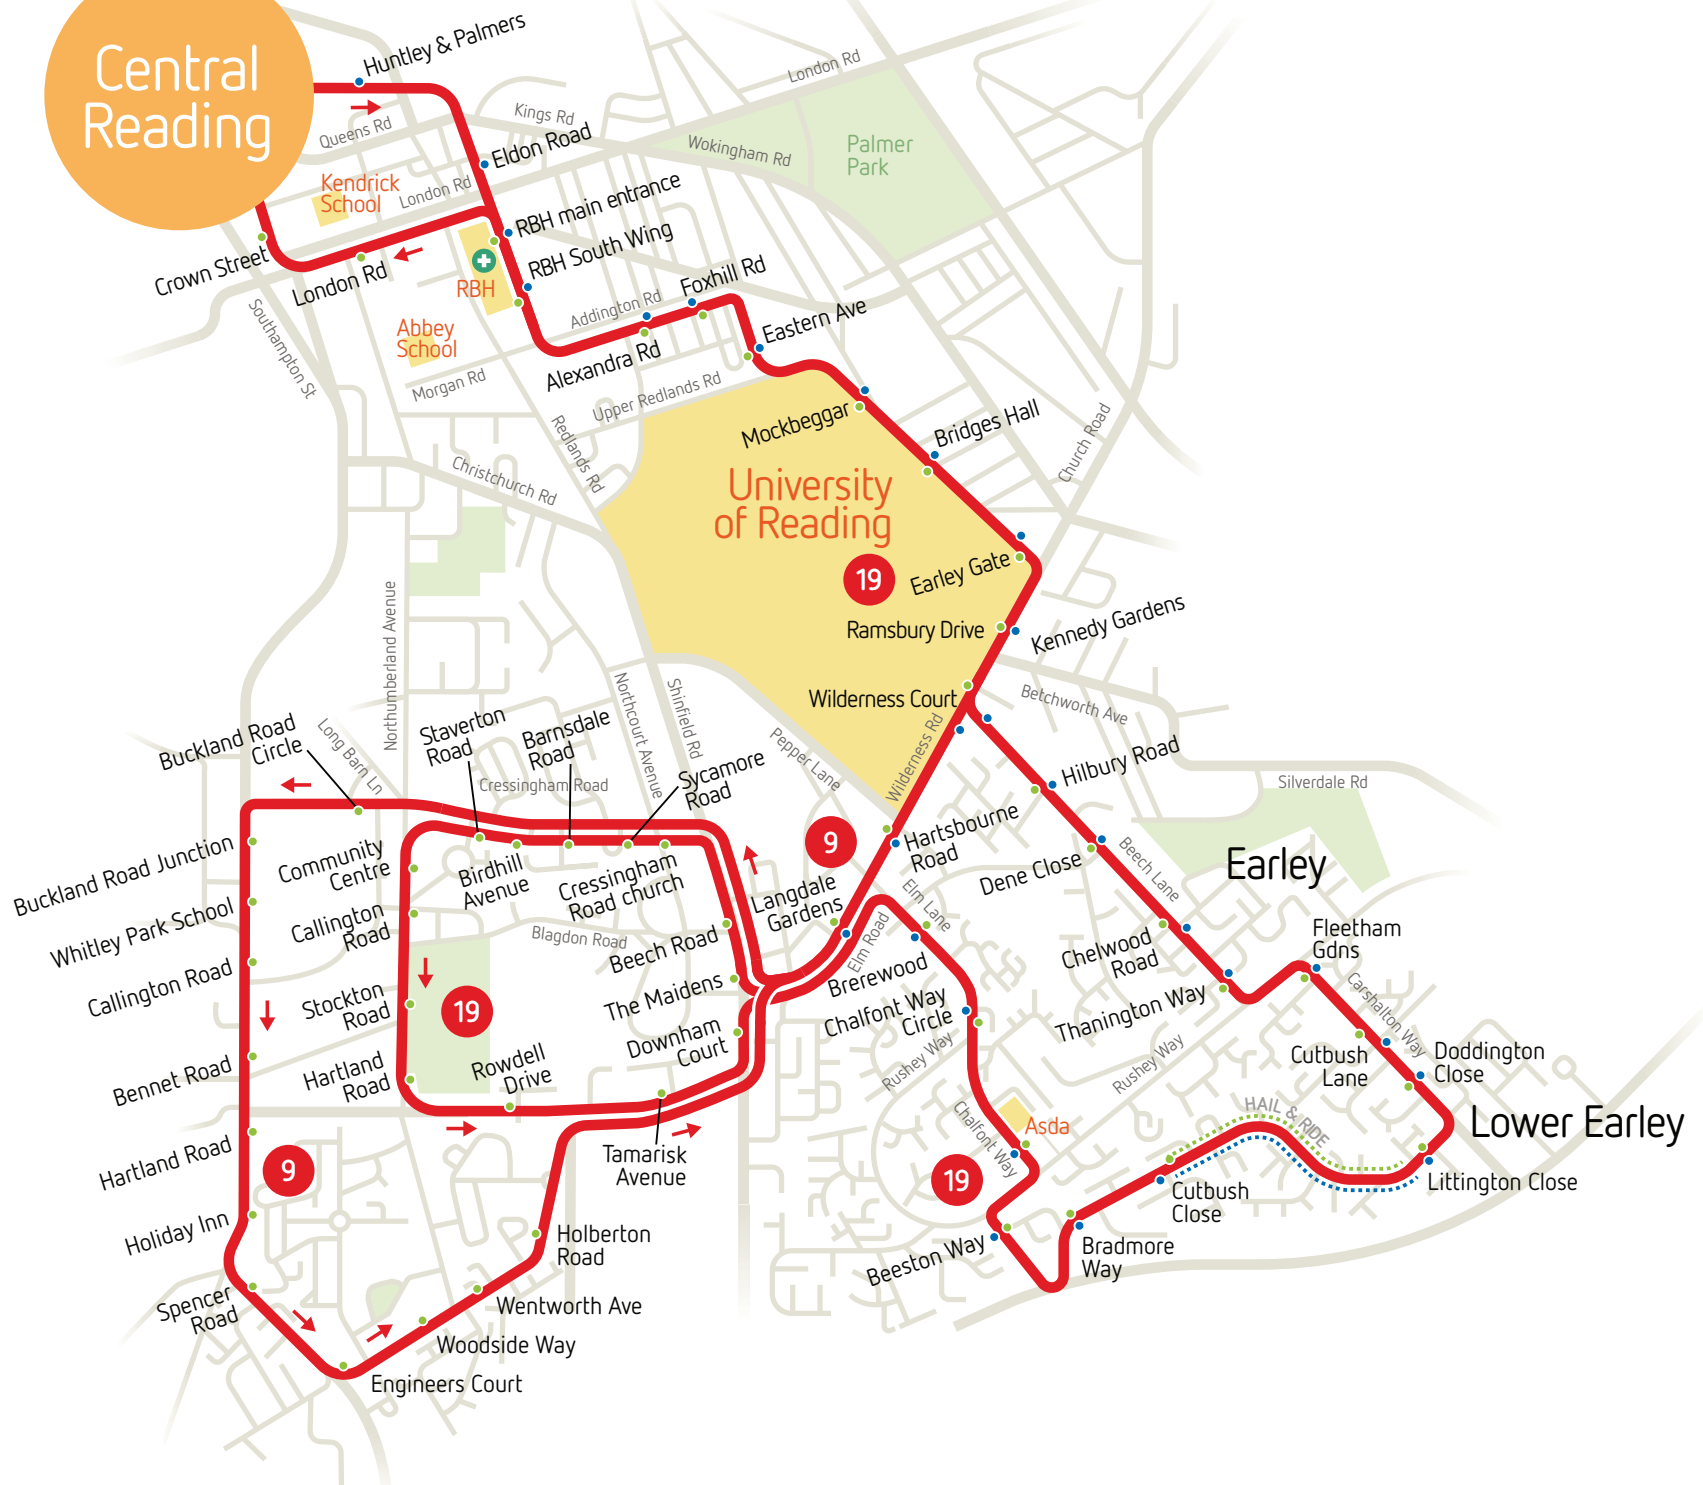

Central Reading bus stops

- towards central Reading
- towards Lower Earley or Woodley

handy connections

Reading College change to purple 17 at Friar Street FN

University change to claret 21 at Blaggrave Street EK

Central Reading

bus stops

- towards Central Reading
- towards Whitley Wood
Lower Earley
Asda