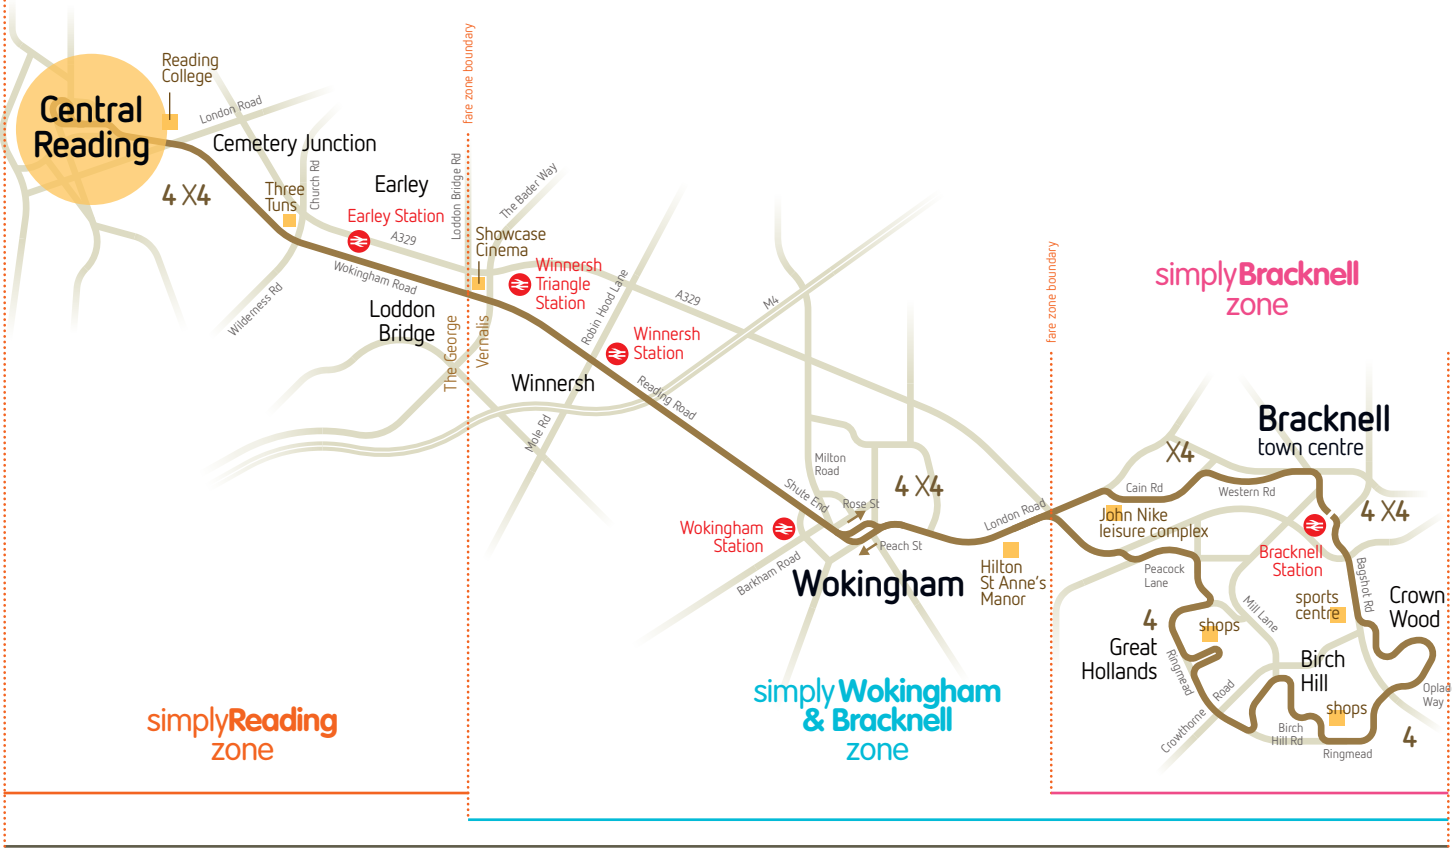

Central Reading bus stops

- getting on & off
- getting off

simplyNetwork
zone
covers whole route

Bracknell town centre
where to get on and off

- towards Reading ●
- towards Bracknell bus station ●

Wokingham town centre
where to get on and off

- towards Reading ●
- towards Bracknell ●