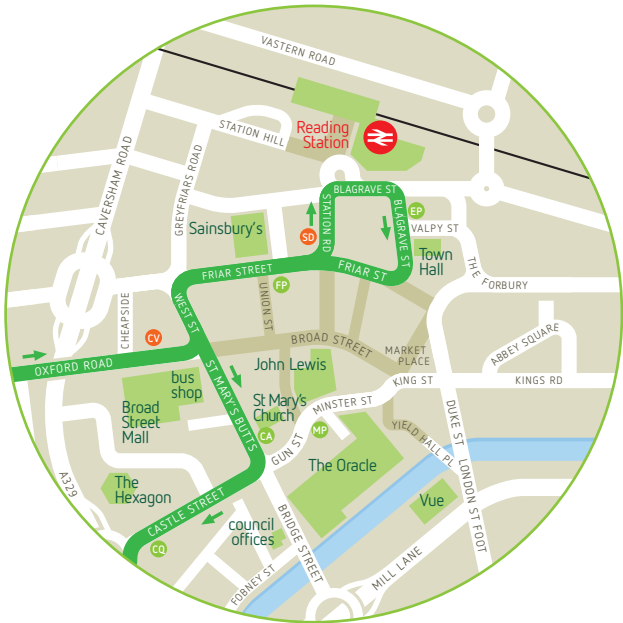

line 2 will no longer use
the bus stop in West Street

Central Reading bus stops

towards Central Reading ●

towards Mortimer ●

Glenapp Grange
some evening
journeys only

Mortimer
where to get on and off

- bus stops

simplyNetwork
zone

Central
Reading

simplyReading
zone

2 2a (certain journeys only)

AWE

2 2a (certain journeys only)

Tadley

Mortimer Station

some buses continue
to Mortimer Station