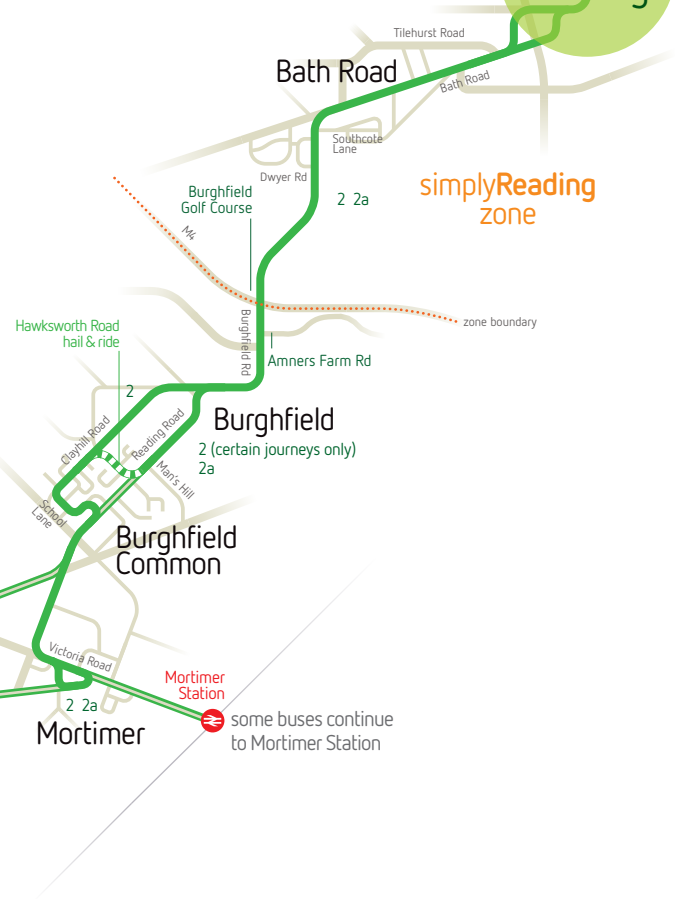

line 2 will no longer use
the bus stop in West Street

Central Reading bus stops

towards Central Reading ●

towards Mortimer ●

Glenapp Grange
some evening
journeys only

Mortimer
where to get on and off

- bus stops

simplyNetwork
zone

Central
Reading

simplyReading
zone

2 2a (certain journeys only)

AWE

2 2a (certain journeys only)

Tadley

Mortimer Station

some buses continue
to Mortimer Station