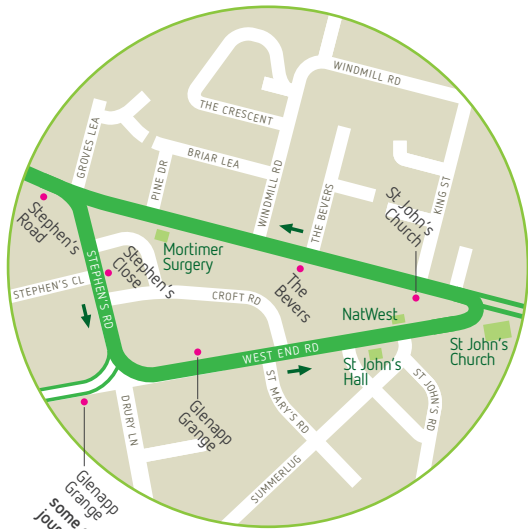

line 2 will no longer use
the bus stop in West Street

Central Reading bus stops

towards Central Reading ●

towards Mortimer ●

Glenapp Grange
some evening
journeys only

Mortimer
where to get on and off

- bus stops

simplyNetwork
zone

Central
Reading

simplyReading
zone

2 2a (certain journeys only)

AWE

2 2a (certain journeys only)

Tadley

Mortimer Station

some buses continue
to Mortimer Station