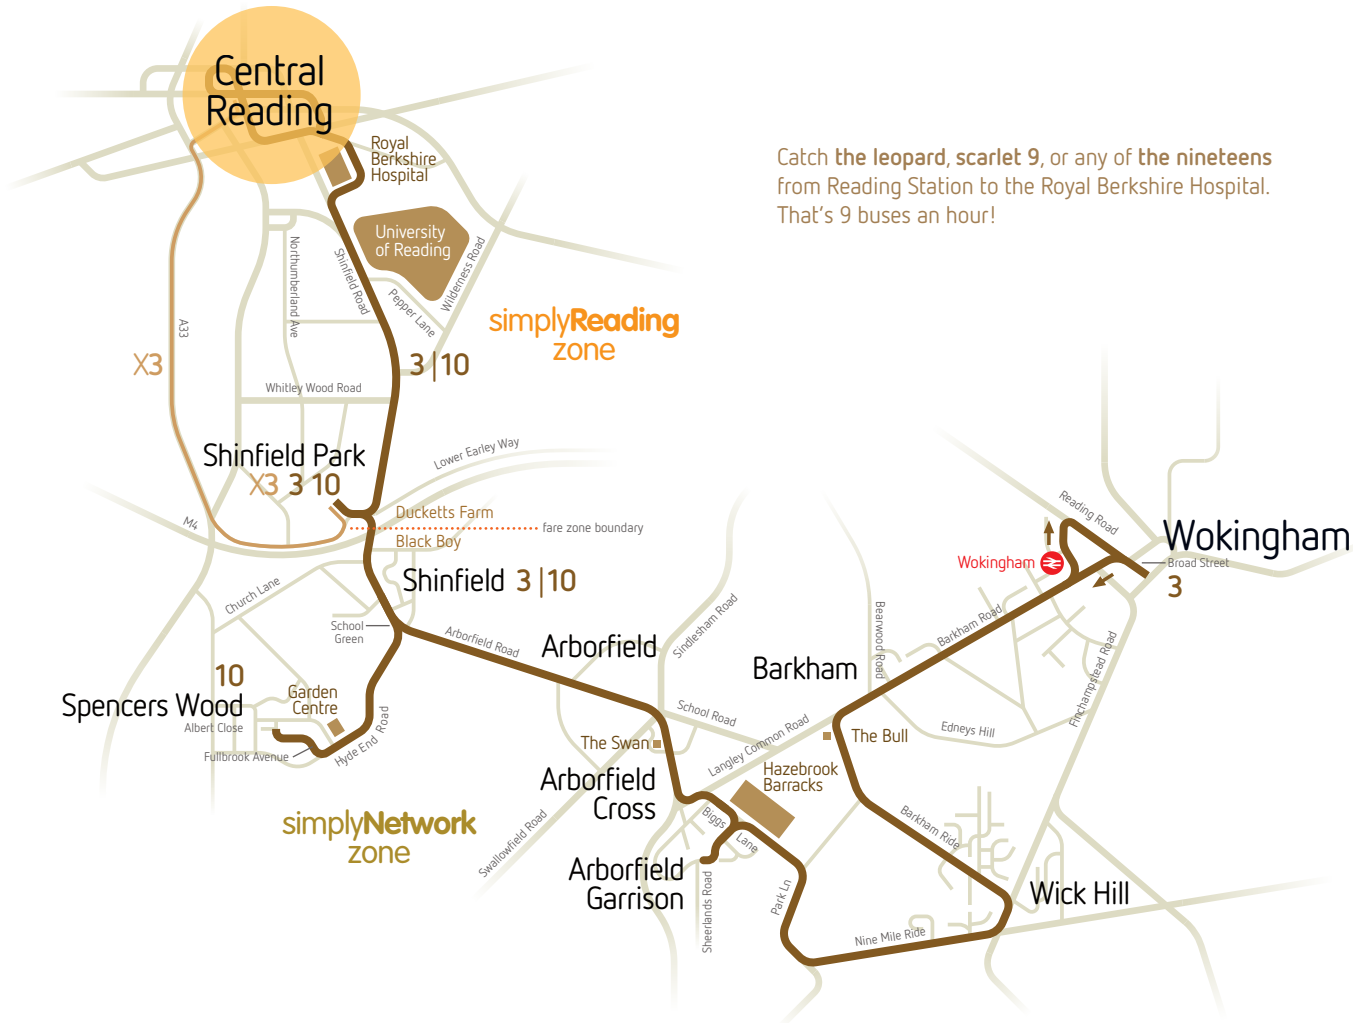

## Central Reading bus stops

getting on & off  
getting off

Catch the **leopard, scarlet 9**, or any of the **nineteens** from Reading Station to the Royal Berkshire Hospital. That's 9 buses an hour!