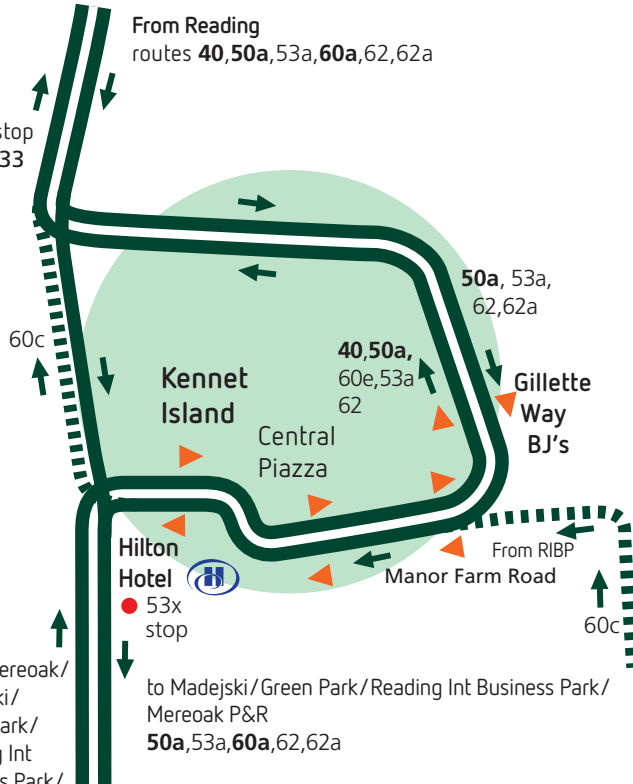

Kennet Island

To Reading
routes **40,50a,60a**,
53a,60c,60e,62

From Reading
routes **40,50a,53a,60a,62,62a**

Non stop
via A33

From Meroak/
Madejski/
Green Park/
Reading Int
Business Park/
50a,53a, 53x,60a,60e,62

to Madejski/Green Park/Reading Int Business Park/
Meroak P&R
50a,53a,60a,62,62a

Main route numbers **40,50a,60a**
are in bold

Central Reading where to get on and off

- getting on and off
- St. Mary's Butts stop CS
- Station Road stop SD
- Market Place stop MC
- Castle Street or Bridge Street

1. M&S
2. John Lewis
3. Central Library
4. Town Hall & Museum