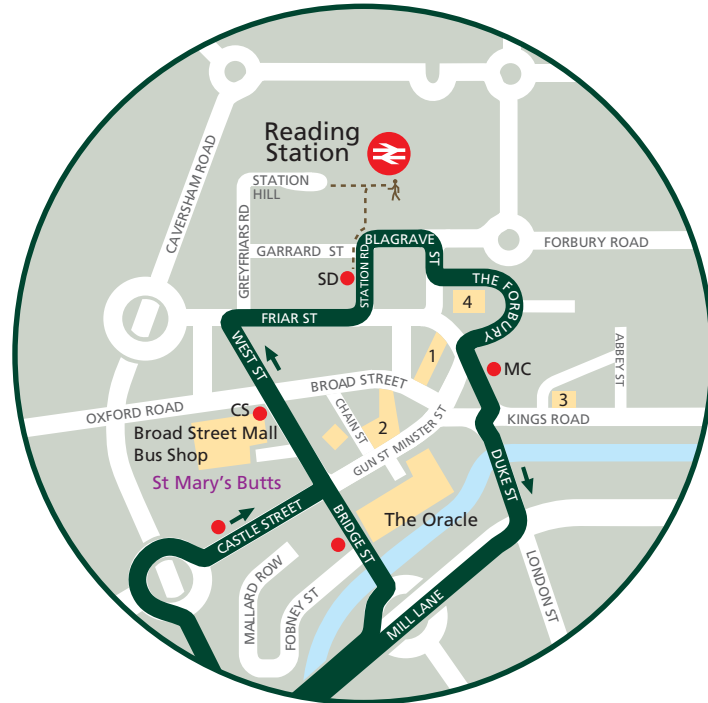

Kennet Island

To Reading
routes **40,50a,60a**,
53a,60c,60e,62

From Reading
routes **40,50a,53a,60a,62,62a**

Non stop
via A33

From Meroak/
Madejski/
Green Park/
Reading Int
Business Park/
50a,53a, 53x,60a,60e,62

to Madejski/Green Park/Reading Int Business Park/
Meroak P&R
50a,53a,60a,62,62a

Main route numbers **40,50a,60a**
are in bold

Central Reading where to get on and off

- getting on and off
- St. Mary's Butts stop CS
- Station Road stop SD
- Market Place stop MC
- Castle Street or Bridge Street

1. M&S
2. John Lewis
3. Central Library
4. Town Hall & Museum