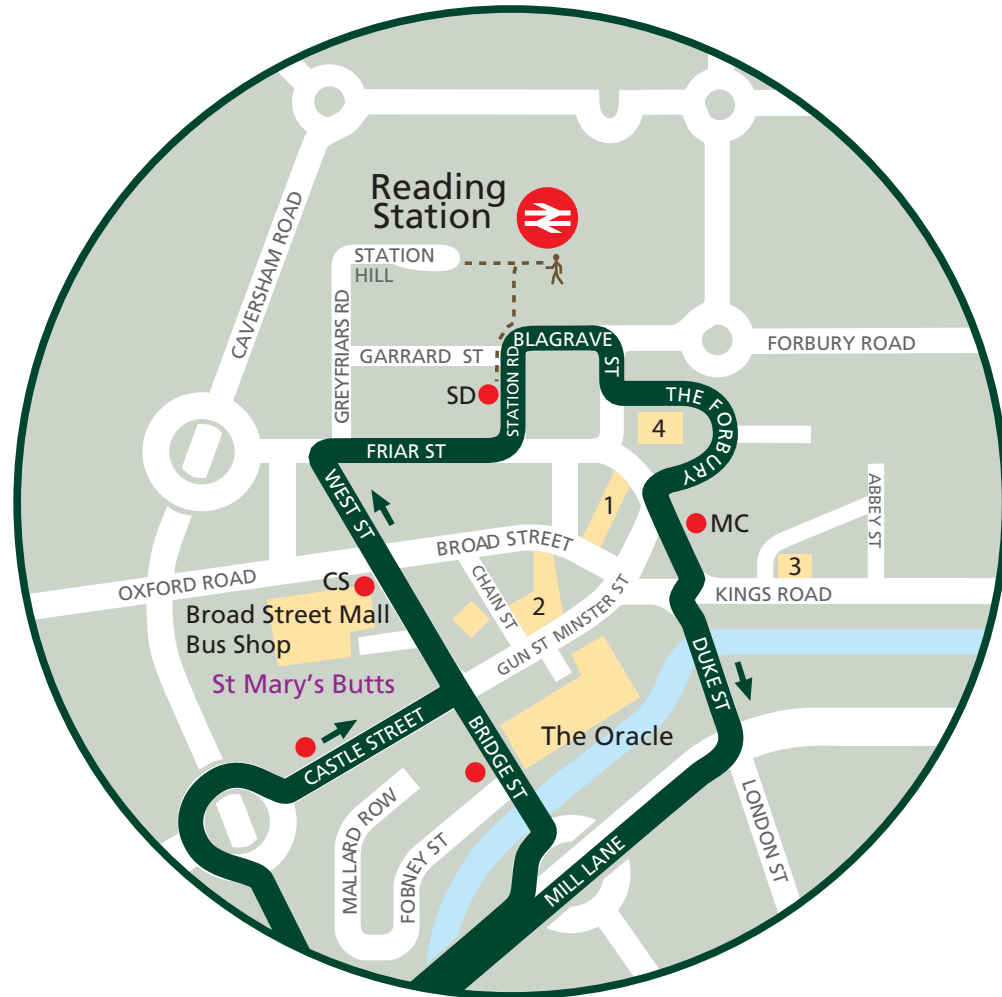

Route to Reading International Business Park

Central Reading where to get on and off

- getting on and off
- St. Mary's Butts stop CS
- Station Road stop SD
- Market Place stop MC
- Castle Street or Bridge Street

1. M&S
2. John Lewis
3. Central Library
4. Town Hall & Museum