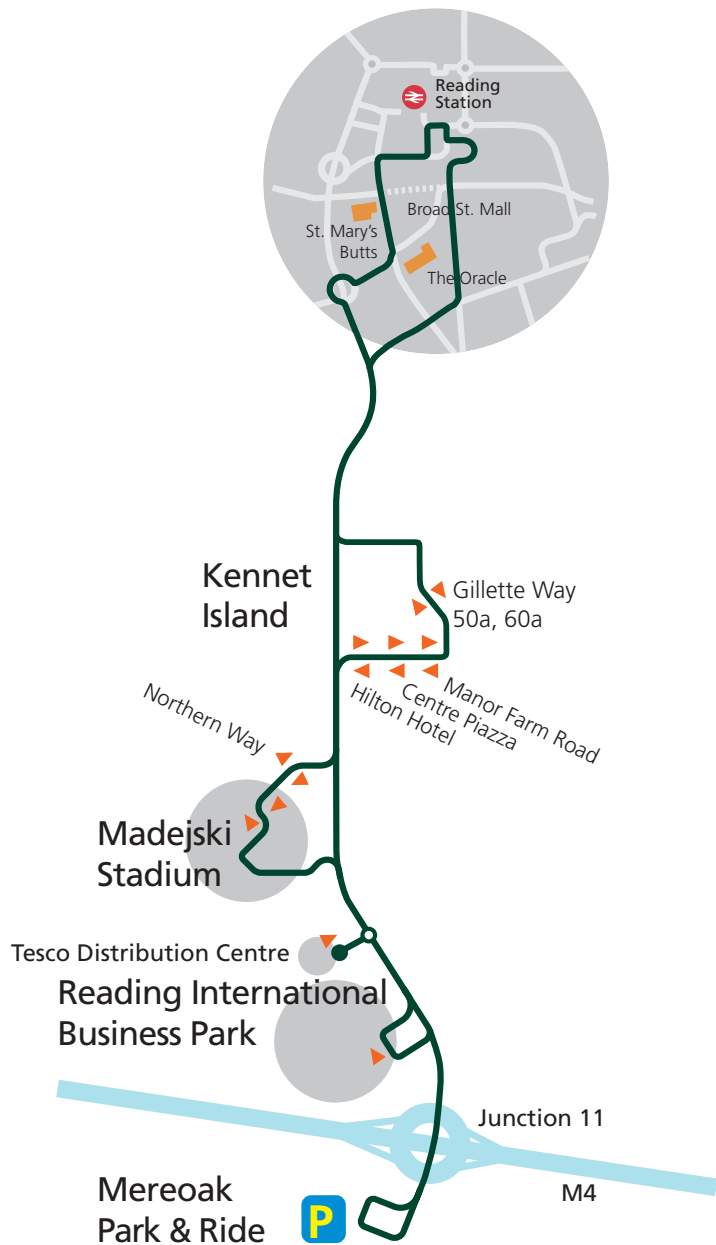

Route to Reading International Business Park

Central Reading where to get on and off

- getting on and off
- St. Mary's Butts stop CS
- Station Road stop SD
- Market Place stop MC
- Castle Street or Bridge Street

1. M&S
2. John Lewis
3. Central Library
4. Town Hall & Museum