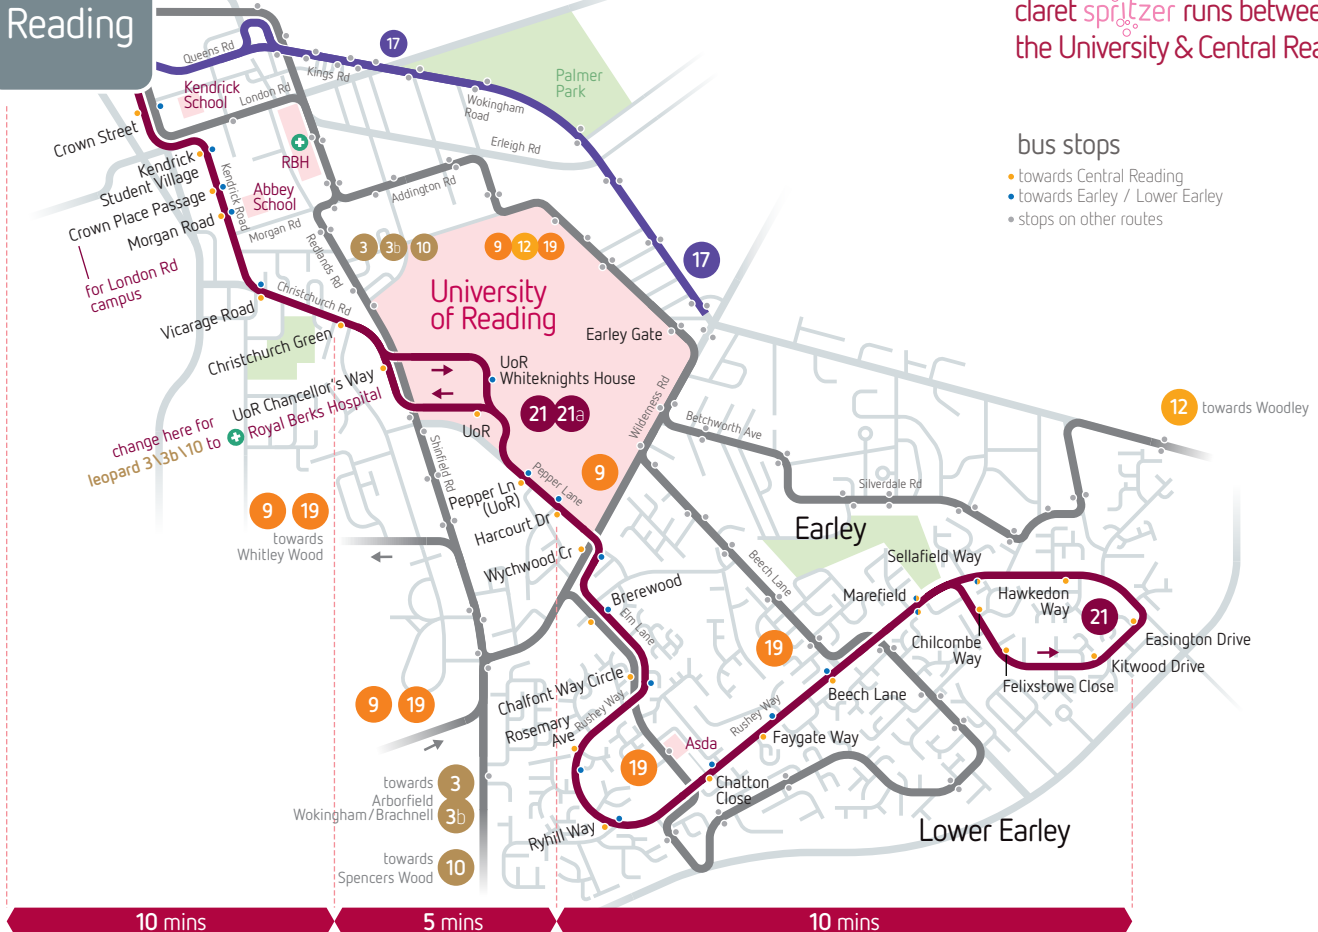

Central Reading

claret spritzer runs between the University & Central Reading

bus stops

- towards Central Reading
- towards Earley / Lower Earley
- stops on other routes

10 mins

5 mins

10 mins

travel times

Central Reading where to get on and off

for
Leopard 3/10
Orange 12
The nineteens 9/12
use station stop SA

- towards central Reading ● getting off only
- towards central Reading ● getting on or off
- towards Lower Earley ● getting on or off

University of Reading

where to get on and off

buses to University of Reading up to every 7/8 minutes during term time