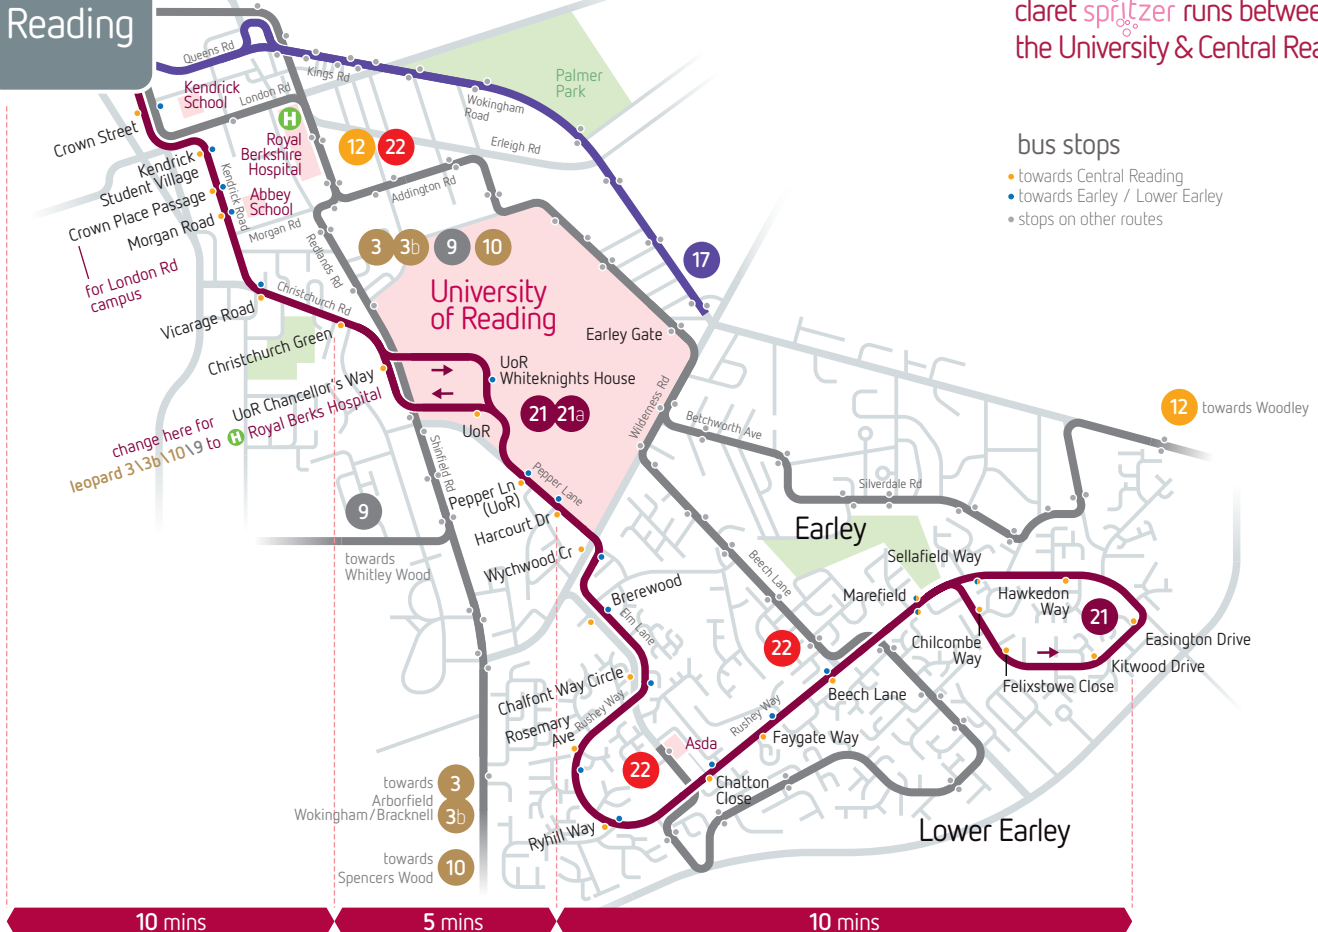

Central Reading

claret spritzer runs between the University & Central Reading

bus stops

- towards Central Reading
- towards Earley / Lower Earley
- stops on other routes

travel times

Central Reading

where to get on and off

towards central Reading

towards Lower Earley

● getting on or off

● getting on or off

handy connections

RBH change to 3/3b/10,9 or orange 12 at Station Road SA

Reading College change to purple 17 at Friar Street FN

University of Reading

where to get on and off

buses to University of Reading up to every 7/8 minutes during term time