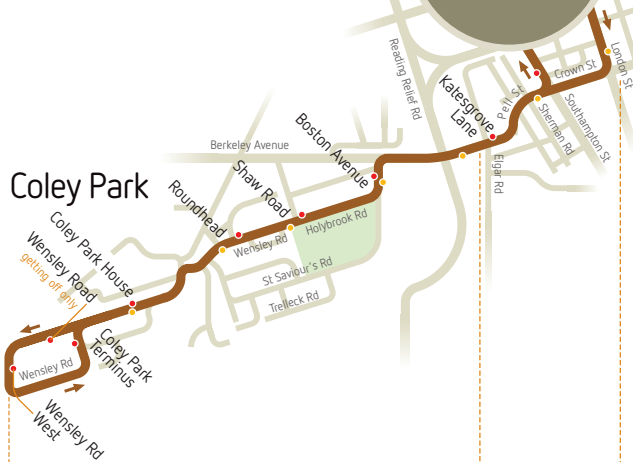

Central Reading

where to get on ●

where to get off ●

Central Reading

Coley Park

5 mins

10 mins