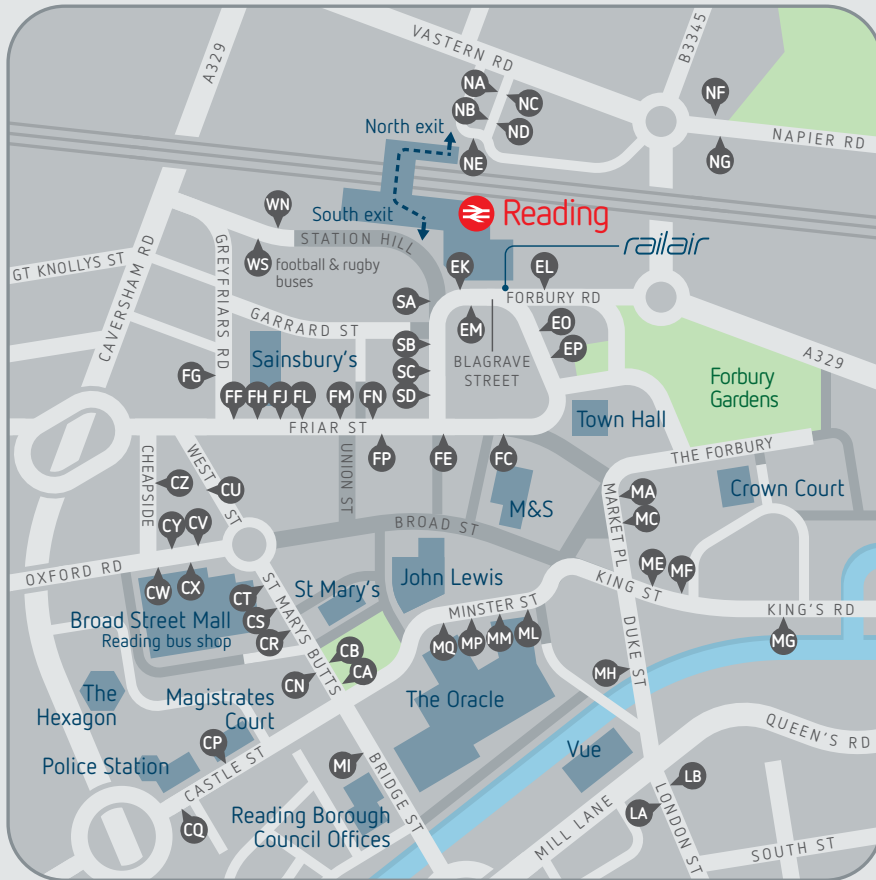

where to catch your bus in Central Reading

download the Reading Buses app

buy mobile tickets, plan your journey & get live bus times on your phone

route		towards	your bus stops
jet black	1	Theale/Thatcham/Newbury	EP FP CA CQ
lime	2 2a	Burghfield/Mortimer/Tadley	EP FP CA CQ
leopard	3	+ RBH/Arborfield/Wokingham	CR FM SA MA MF
leopard	X3	Shinfield Park (Direct)	EP FP
lion	4, X4	College/Wokingham/Bracknell	CT FN EO ME
emerald	5	Northumberland Ave	MI CR CU SC MC
emerald	6 6a	Whitley Wood/Tesco depot	MI CR CU SC MC
scarlet	9	+ RBH/Shinfield Park	CR FM SA MA MF
bronze	11	Coley Park	MI CR FM EO MC
leopard	10	+ RBH/Spencers Wood	CR FM SA MA MF
orange	12	College/Woodley Centre	EM MF
orange	13 14	College/Woodley Centre/Woodley/Woodley Green	EM MF
sky blue	15 15a	Tilehurst/Dee Park/IKEA	FE CX
sky blue	16	Purley	FE CX
purple	17	College/Wokingham Road (Three Tuns)	CY FN EO ME
purple	17	College/Tilehurst (Water Tower)	MG MM CN CW
nineteens	19a 19b 19c	+ RBH/ UoR/Woodley or Lower Earley	CR FM SA MA MF
claret	21 21a	UoR/Lower Earley	CR CU EK MA
pink	22	Caversham Heights	FL EL NA
pink	23	Caversham Park	FJ EL NA
pink	24	Emmer Green	FL EL NA
pink	25	Sonning Common/Peppard Common	FJ EL NA
yellow	26	Calcot	EK FP CA CQ
pink	27	Lower Caversham via Caversham Centre	FJ EL
shuttle	29	Lower Caversham	FJ EL
royal blue	33 33a	Turnhams Farm/Tilehurst	FE CB CQ
Winnersh Triangle park & ride	500	Winnersh Triangle park & ride	MQ CS FM EO MC
Mere oak park & ride	60	Mere oak park & ride	CS SD MC
greenwave	40-60	Kennet Island/Green Park/ Madejski Stadium/RIBP	CS SD MC
community link	18 28	Purley/Tilehurst Triangle/Caversham/Calcot/ Tesco (Napier Road)	EP FP CA CB CQ CU NF NG MP

railair operated by First

see map