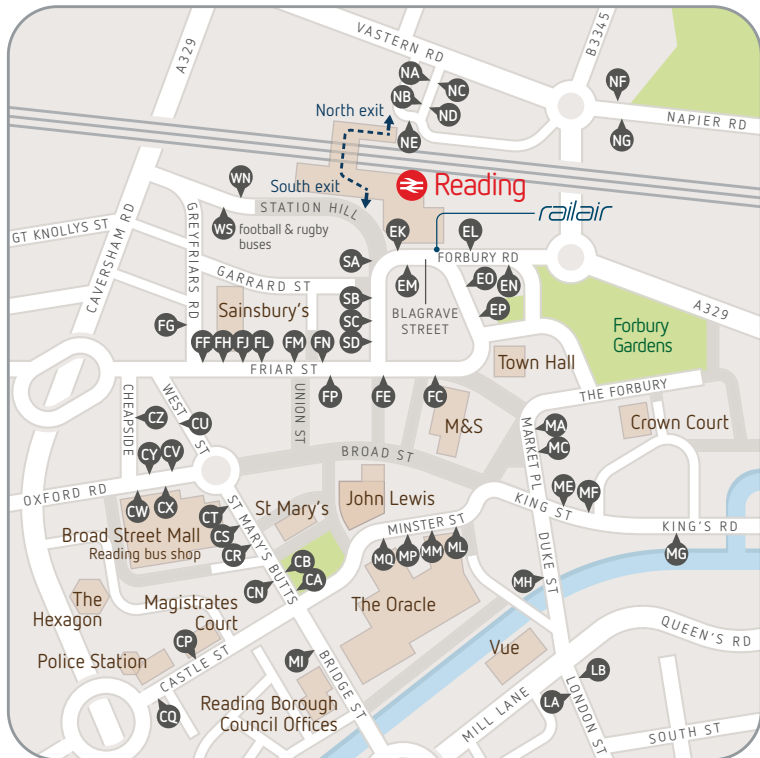

# where to catch your bus in Central Reading

get the app

route	towards	stops at
jet black 1	Theale/Thatcham/Newbury	EP FP CA CQ
lime 2 2a	Burghfield/Mortimer/Tadley	EP FP CA CQ
leopard 3	Royal Berkshire Hospital/Arborfield/Wokingham	CR FM SA MA MF
leopard 3b	Royal Berkshire Hospital/Arborfield/Bracknell	CR FM SA MA MF
leopard X3	Shinfield Park (direct)	EP FP
lion 4 X4	Reading College/Wokingham/Bracknell	CT FN EO ME
emerald 5	Northumberland Avenue	MI CR CU SC MC
emerald 6 6a	Whitley Wood/Tesco depot	MI CR CU SC MC
route 7	Riseley/Hartley Wintney/ Fleet	SC MC
leopard 10	Royal Berkshire Hospital/Spencers Wood	CR FM SA MA MF
leopard 10a	Royal Berkshire Hospital/Thames Valley Science Park (TVSP)	CR FM SA MA MF
bronze 11	Coley Park	MI CR FM EO MC
orange 12	Royal Berkshire Hospital/  UoR/Earley (Silverdale Road)/Woodley	CR FM SA MA MF
orange 13 14	Reading College/Woodley Centre/Woodley	EM MF
sky blue 15 15a	Tilehurst/Dee Park/IKEA	FE CX
sky blue 16	Purley	FE CX
purple 17	Reading College/Wokingham Road (Three Tuns) Tilehurst (Water Tower)	CY FN EO ME MG MM CN CW
9	Royal Berkshire Hospital/  UoR/Lower Earley	CR FM SA MA MF
claret 21 21a	University of Reading/Lower Earley	CR CU EK MA
red 22	RBH/Lower Early	FJ SA MA MF
red 22	Caversham centre/ Caversham Heights	FL EL NA
pink 23 24	Caversham centre/Caversham Park/Emmer Green	FJ FL EL NB
pink 25	Caversham centre/Sonning Common/Peppard Common	FL EL NA
yellow 26	Southcote/Calcot (IKEA)	EK FP CA CQ
27	Lower Caversham	FJ EL
29	Lower Caversham via Caversham Centre	EO FP FG
royal blue 33	Turnhams Farm/Tilehurst	FE CB CQ
buzz 42	Kenavon Drive Rivermead Leisure Centre	FN EO MF EN MP CS FG
18 28	Tilehurst Triangle (via Bath Road) Caversham/Tesco (Napier Road)	EP FP CA CQ FL EL
greenwave	Kennet Island/Green Park/  Madejski Stadium/RIBP	CS SD MC
park & ride 60	Mere oak park & ride	CS SD MC
park&ride 500	Winnersh Triangle park & ride	MQ CS FM EO MC
stadium buses F1 R1	Madejski Stadium (football and rugby matchdays only)	WS