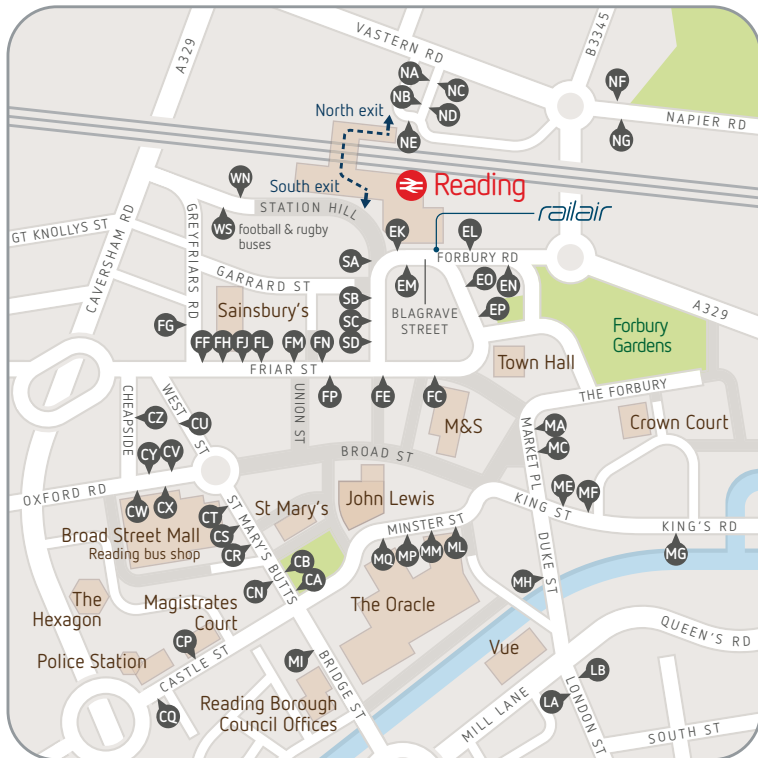

where to catch your bus in Central Reading

route	towards	stops at
jet black 1	Theale/Thatcham/Newbury	EP FP CA CQ
lime 2 2a	Burghfield/Mortimer/Tadley	EP FP CA CQ
leopard 3	Royal Berkshire Hospital/Arborfield/Wokingham	CR FM SA MA MF
leopard 3b	Royal Berkshire Hospital/Arborfield/Bracknell	CR FM SA MA MF
leopard X3	Shinfield Park (direct)	EP FP
lion 4 X4	Reading College/Wokingham/Bracknell	CT FN EO ME
emerald 5	Northumberland Avenue	MI CR CU SC MC
emerald 6 6a	Whitley Wood/Tesco depot	MI CR CU SC MC
leopard 10	Royal Berkshire Hospital/Spencers Wood	CR FM SA MA MF
leopard 10a	Royal Berkshire Hospital/Thames Valley Science Park (TVSP)	CR FM SA MA MF
bronze 11	Coley Park	MI CR FM EO MC
orange 12	Royal Berkshire Hospital/ UoR/Earley (Silverdale Road)/Woodley	CR FM SA MA MF
orange 13 14	Reading College/Woodley Centre/Woodley	EM MF
sky blue 15 15a	Tilehurst/Dee Park/IKEA	FE CX
sky blue 16	Purley	FE CX
purple 17	Reading College/Wokingham Road (Three Tuns)	CY FN EO ME
9	Tilehurst (Water Tower)	MG MM CN CW
claret 21 21a	Royal Berkshire Hospital/ UoR/Lower Earley	CR FM SA MA MF
red 22	University of Reading/Lower Earley	CR CU EK MA
red 22	RBH/Lower Earley	FJ SA MA MF
red 22	Caversham centre/ Caversham Heights	FL EL NA
pink 23 24	Caversham centre/Caversham Park/Emmer Green	FJ FL EL NB
pink 25	Caversham centre/Sonning Common/Peppard Common	FL EL NA
yellow 26	Southcote/Calcot (IKEA)	EK FP CA CQ
27	Lower Caversham	FJ EL
29	Lower Caversham via Caversham Centre	EO FP FG
royal blue 33 33a	Turnhams Farm/Tilehurst	FE CB CQ
buzz 42	Kenavon Drive	FN EO MF
18 28	Rivermead Leisure Centre	EN MP CS FG
greenwave	Tilehurst Triangle (via Bath Road)	EP FP CA CQ
park & ride 60	Caversham/Tesco (Napier Road)	FL EL
park&ride 500	Kennet Island/Green Park/ Madejski Stadium/RIBP	CS SD MC
stadium buses F1 R1	Mereok park & ride	CS SD MC
railair from First	Winnersh Triangle park & ride	MQ CS FM EO MC
	Madejski Stadium (football and rugby matchdays only)	WS
	Heathrow Airport	Reading Station

get the app