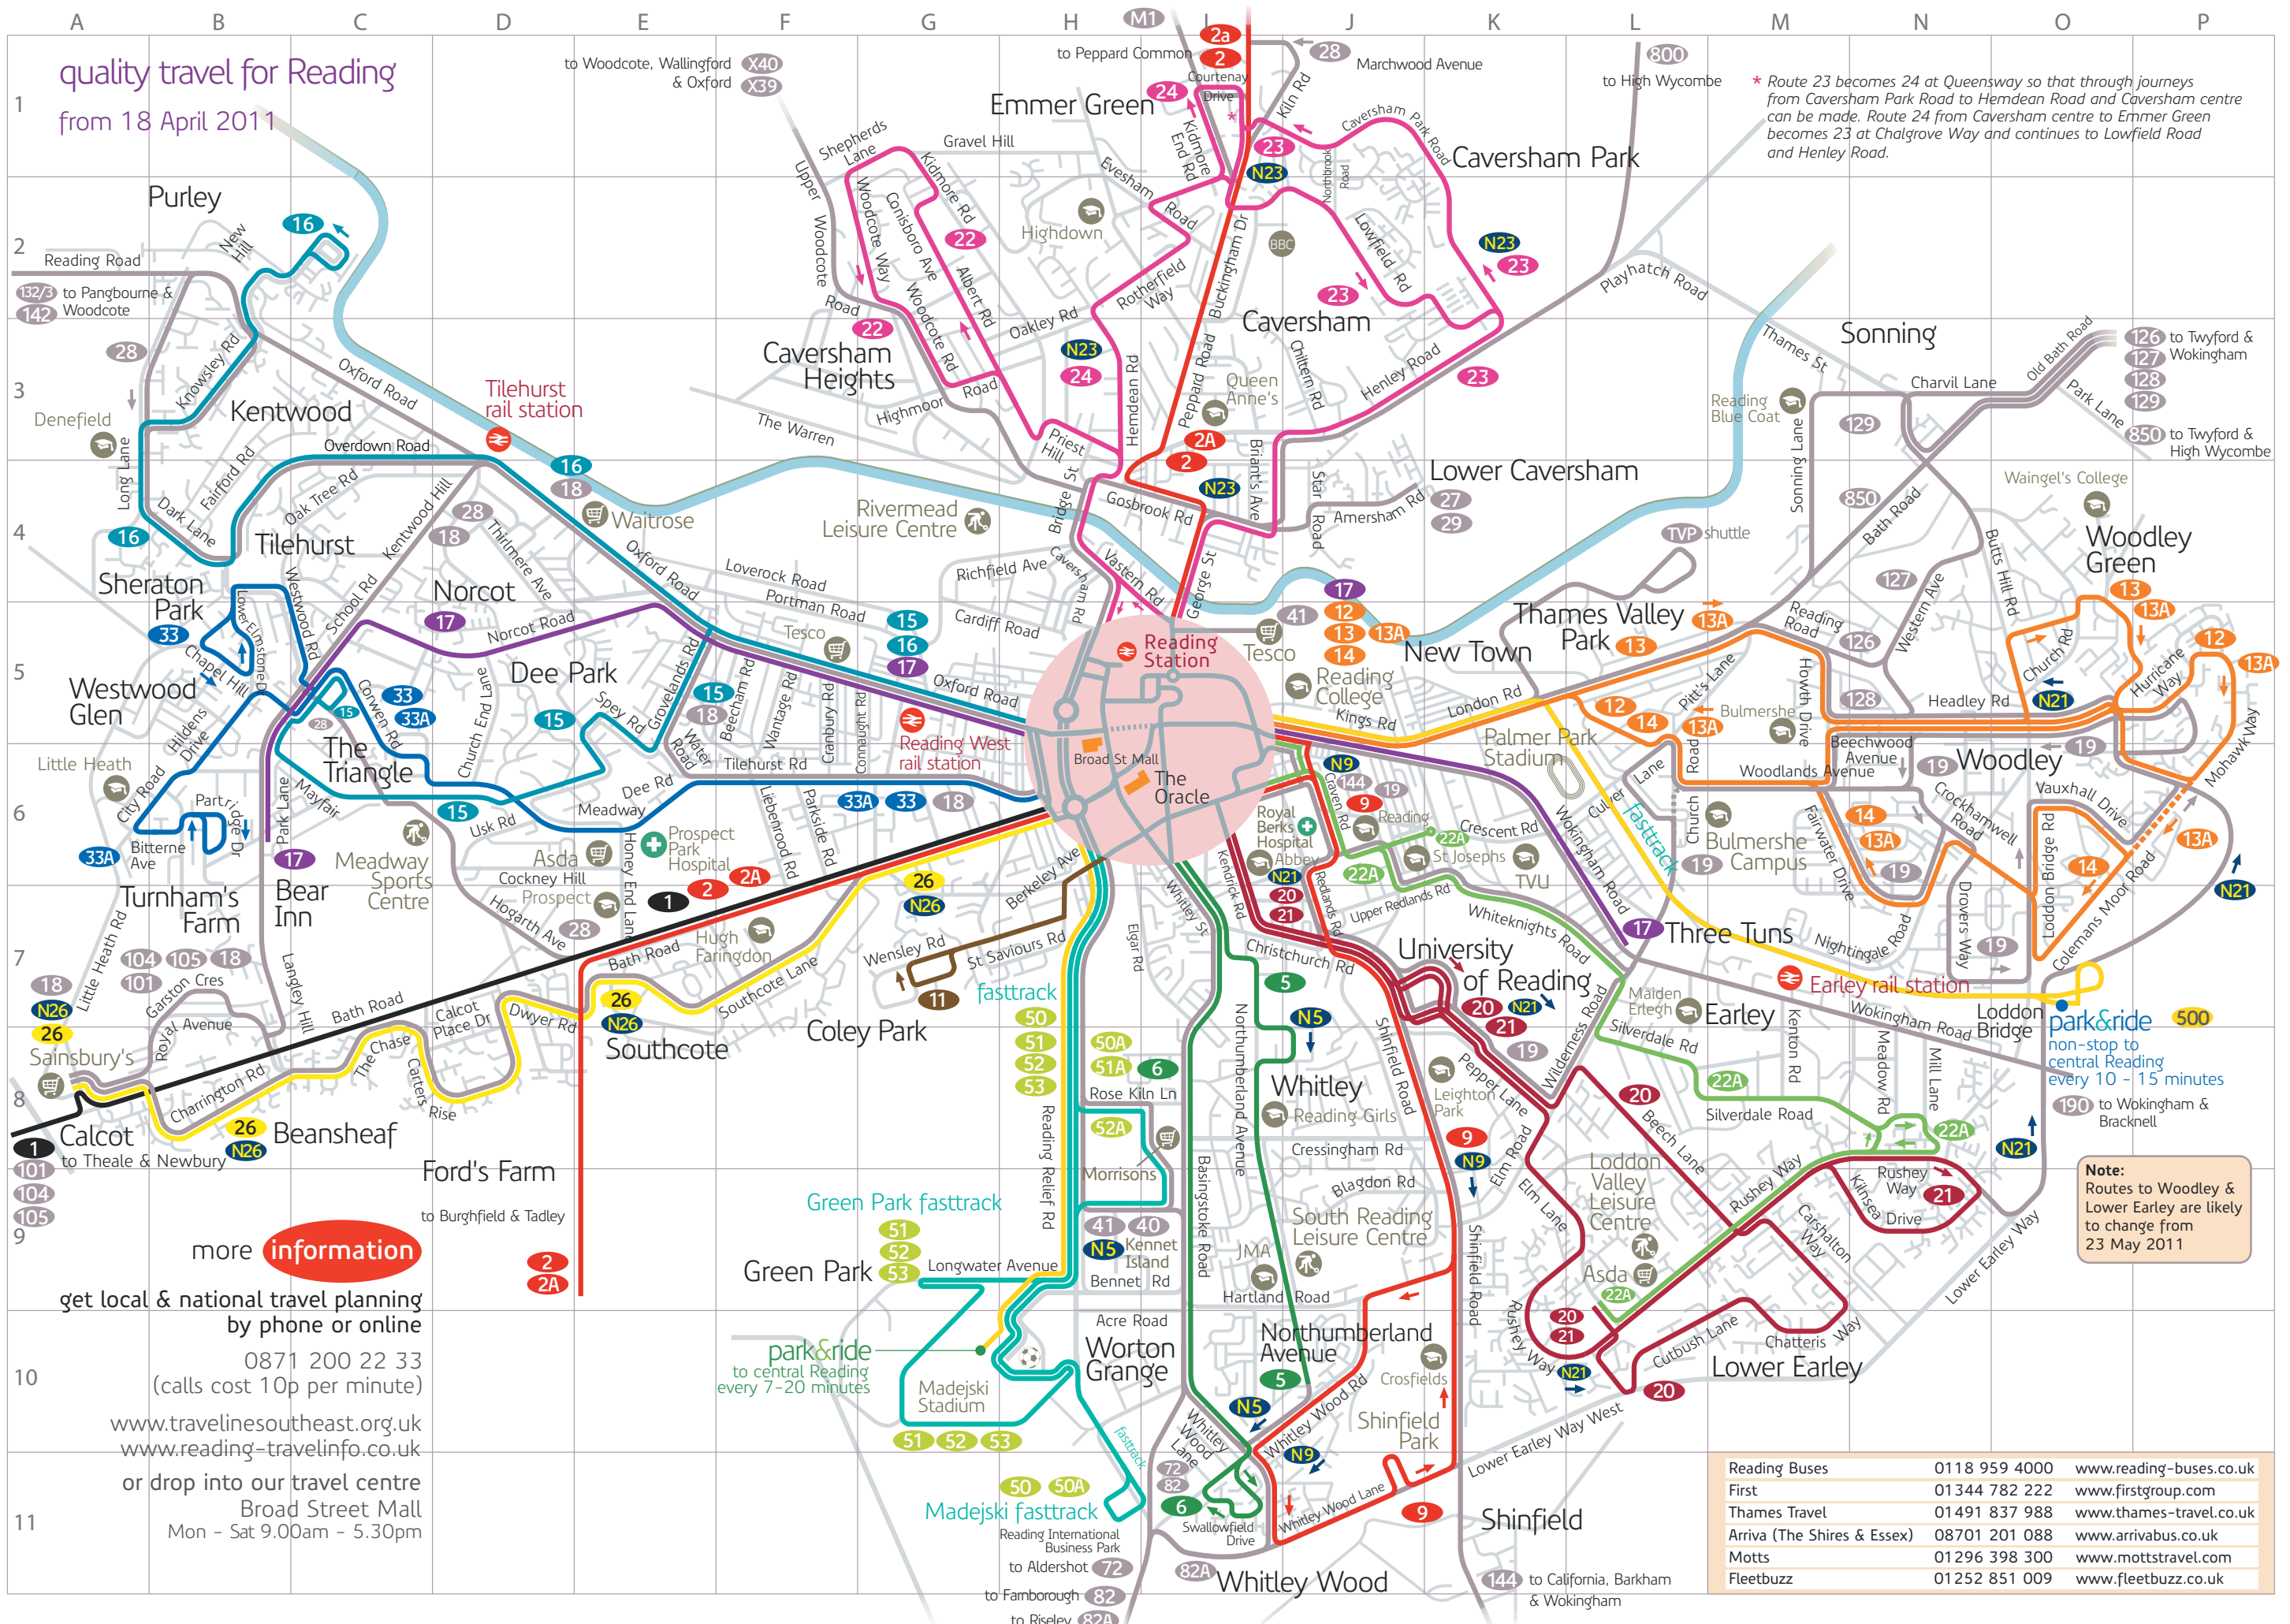

quality travel for Reading
from 18 April 2011

* Route 23 becomes 24 at Queensway so that through journeys from Caversham Park Road to Hemdean Road and Caversham centre can be made. Route 24 from Caversham centre to Emmer Green becomes 23 at Chalgrove Way and continues to Lowfield Road and Henley Road.

Note:
Routes to Woodley & Lower Earley are likely to change from 23 May 2011

more **information**
get local & national travel planning
by phone or online
0871 200 22 33
(calls cost 10p per minute)
www.travelinesoutheast.org.uk
www.reading-travelinfo.co.uk
or drop into our travel centre
Broad Street Mall
Mon - Sat 9.00am - 5.30pm