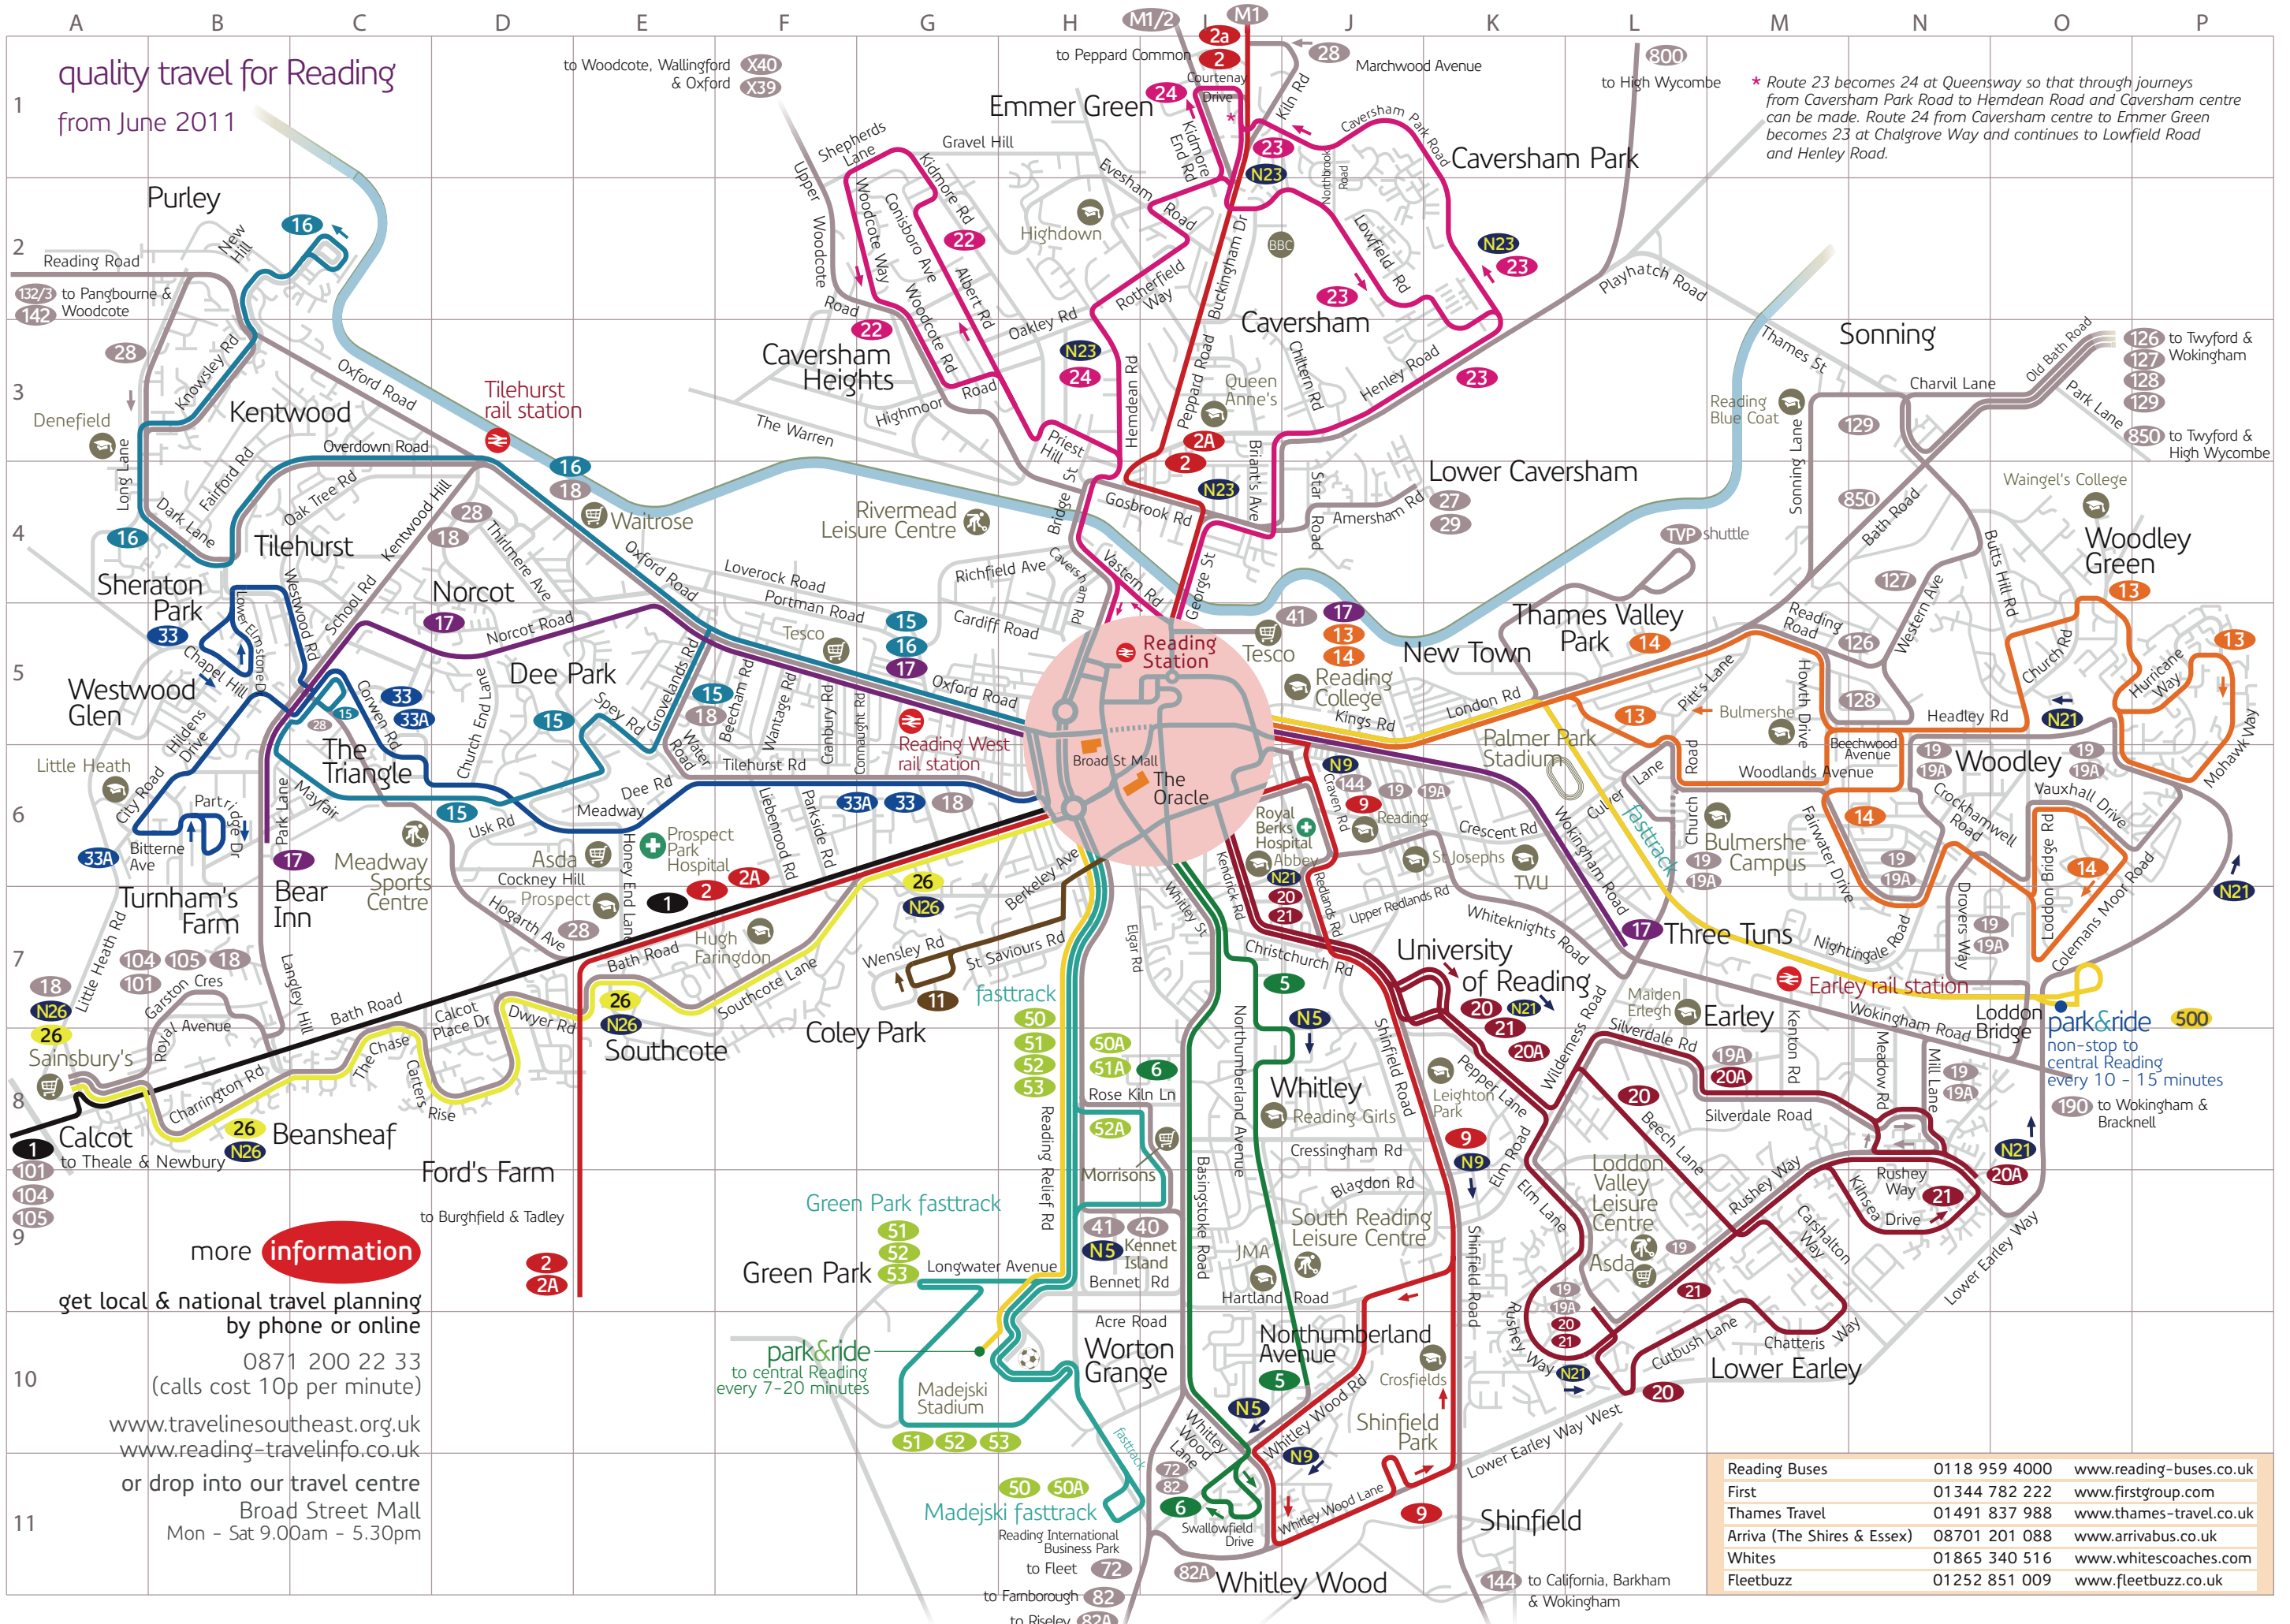

quality travel for Reading  
from June 2011

\* Route 23 becomes 24 at Queensway so that through journeys from Caversham Park Road to Hemdean Road and Caversham centre can be made. Route 24 from Caversham centre to Emmer Green becomes 23 at Chalgrove Way and continues to Lowfield Road and Henley Road.

more **information**

get local & national travel planning  
by phone or online

0871 200 22 33  
(calls cost 10p per minute)

[www.travelinesoutheast.org.uk](http://www.travelinesoutheast.org.uk)  
[www.reading-travelinfo.co.uk](http://www.reading-travelinfo.co.uk)

or drop into our travel centre  
Broad Street Mall  
Mon - Sat 9.00am - 5.30pm

Reading Buses	0118 959 4000	<a href="http://www.reading-buses.co.uk">www.reading-buses.co.uk</a>
First	01344 782 222	<a href="http://www.firstgroup.com">www.firstgroup.com</a>
Thames Travel	01491 837 988	<a href="http://www.thames-travel.co.uk">www.thames-travel.co.uk</a>
Arriva (The Shires & Essex)	08701 201 088	<a href="http://www.arrivabus.co.uk">www.arrivabus.co.uk</a>
Whites	01865 340 516	<a href="http://www.whitescoaches.com">www.whitescoaches.com</a>
Fleetbuzz	01252 851 009	<a href="http://www.fleetbuzz.co.uk">www.fleetbuzz.co.uk</a>