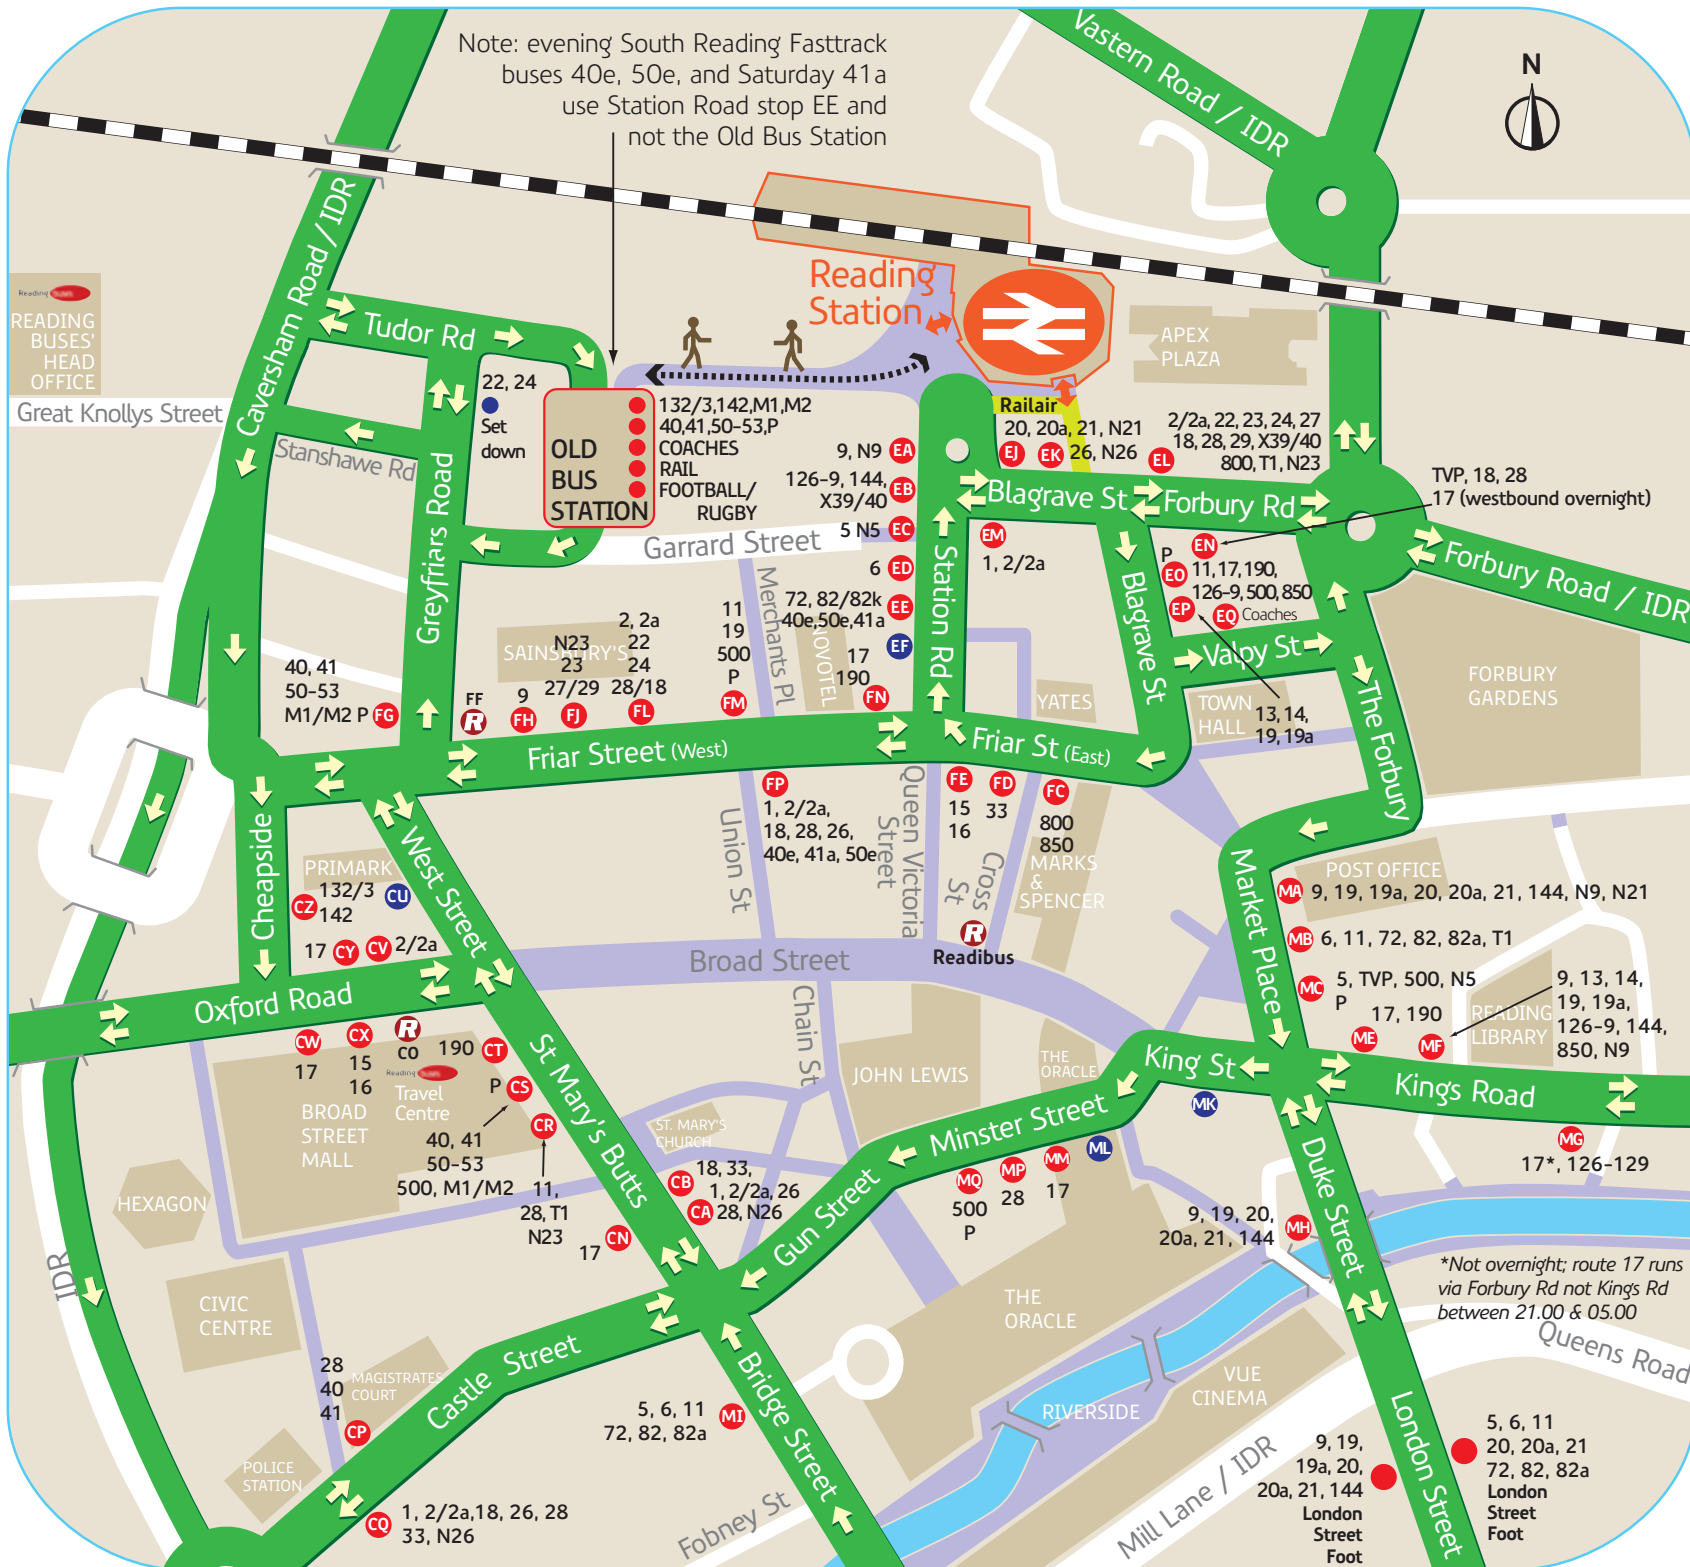

Note: evening South Reading Fastrack buses 40e, 50e, and Saturday 41a use Station Road stop EE and not the Old Bus Station

Not to scale