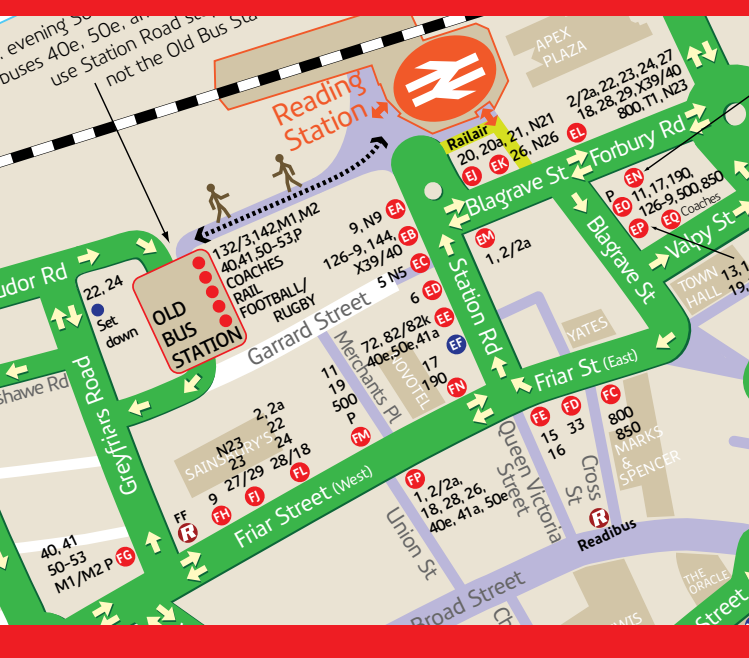

Bus stop locations Central Reading and station from 9 January 2012 Where to catch your bus

Where to catch your bus

- Bus stop
- Getting off only
- R Readibus
- Railair
- Pedestrian area
- → Direction of bus travel
- ↔ Entrance to Reading Station
- P Park & Ride stop

Bus operators serving Central Reading	
Reading Buses	0118 959 4000 www.reading-buses.co.uk
First	01344 782 222 www.firstgroup.com
Thames Travel	01491 837 988 www.thames-travel.co.uk
Arriva	0844 800 4411 www.arrivabus.co.uk
Fleetbuzz	01252 851 009 www.fleetbuzz.co.uk
Whites	01856 340 516 www.whitescoaches.com
Reading Borough Council	0118 937 3948 www.reading-travelinfo.co.uk
For local & national travel planning advice contact Traveline	
	0871 200 22 33 www.travelinesoutheast.org.uk

Not to scale