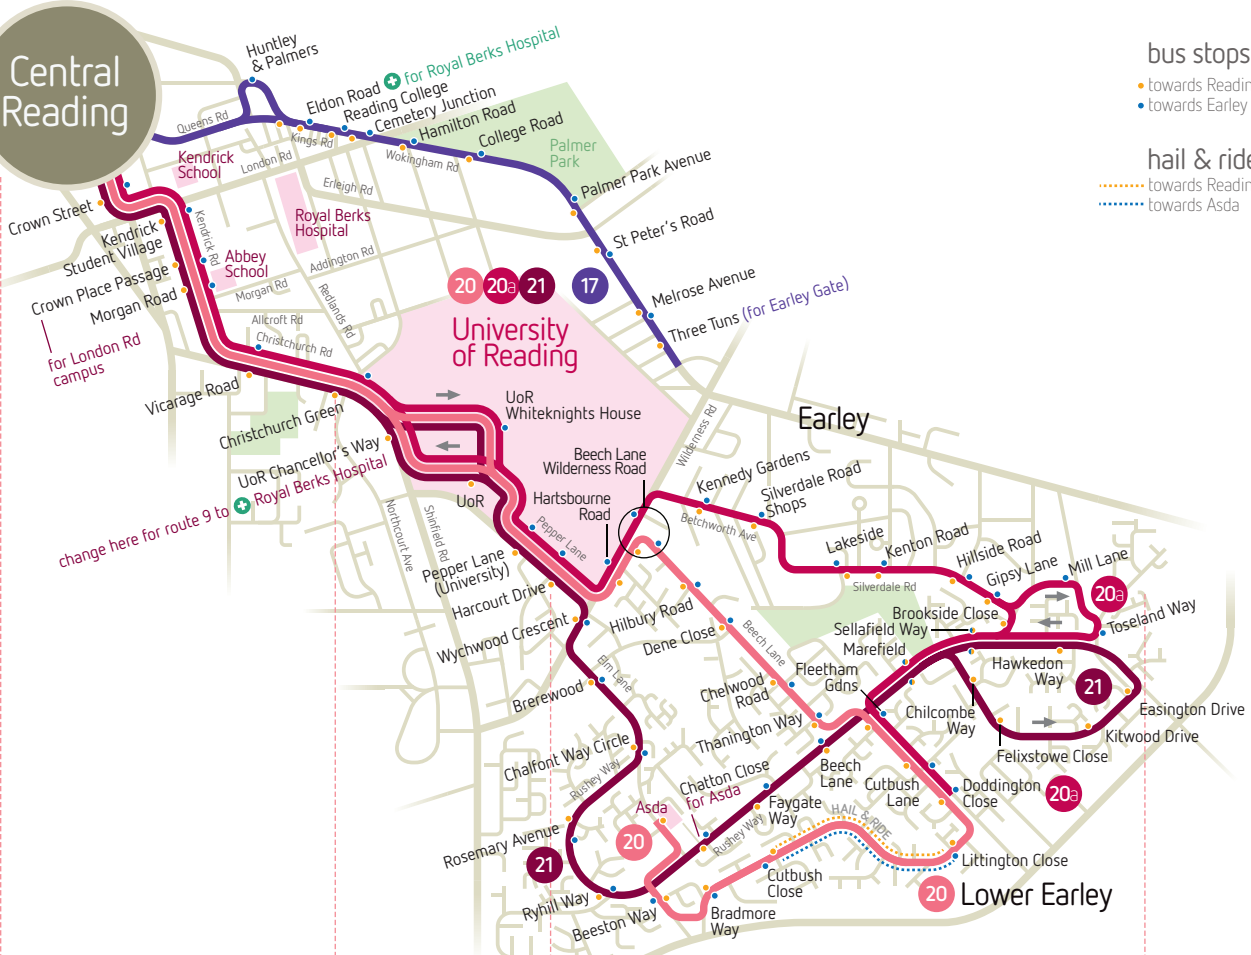

Central Reading

bus stops

- towards Reading
- towards Earley / Lower Earley

hail & ride

- towards Reading
- towards Asda

10 mins

5 mins

10 mins

University of Reading

where to get on and off

buses to University of Reading up to every 7/8 mins

to Central Reading
via Royal Berkshire Hospital

9 N9

20

20a

21

Chancellor's Way

Chancellor's Way

Chancellor's Way

Chancellor's Way

Chancellor's Way

bus stops

- towards Reading
- towards Lower Earley / Woodley / Shinfield Park

to Lower Earley 20 20a 21

to Lower Earley & Woodley N21

Central Reading where to get on and off

- towards central Reading ● getting off
- towards Earley & Lower Earley ● getting on