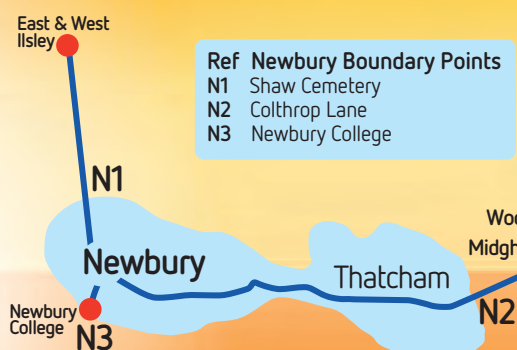

4 go together
simplyReading group £8 within simply Reading zone
buy from driver
up to 4 people travelling together - any combination of adults & children all adults or all children

£5 For a simply Reading group ticket at weekends, public holidays & all through the school holidays

- Ref Reading Boundary Points**
R1 Tower Close/Peppard Road
R2 Wokingham Road/Three Tuns
R3 Hartley Court Turn
R4 Burghfield Road/Railway Bridge
R5 Wigmore Lane
R6 Purley Post Office