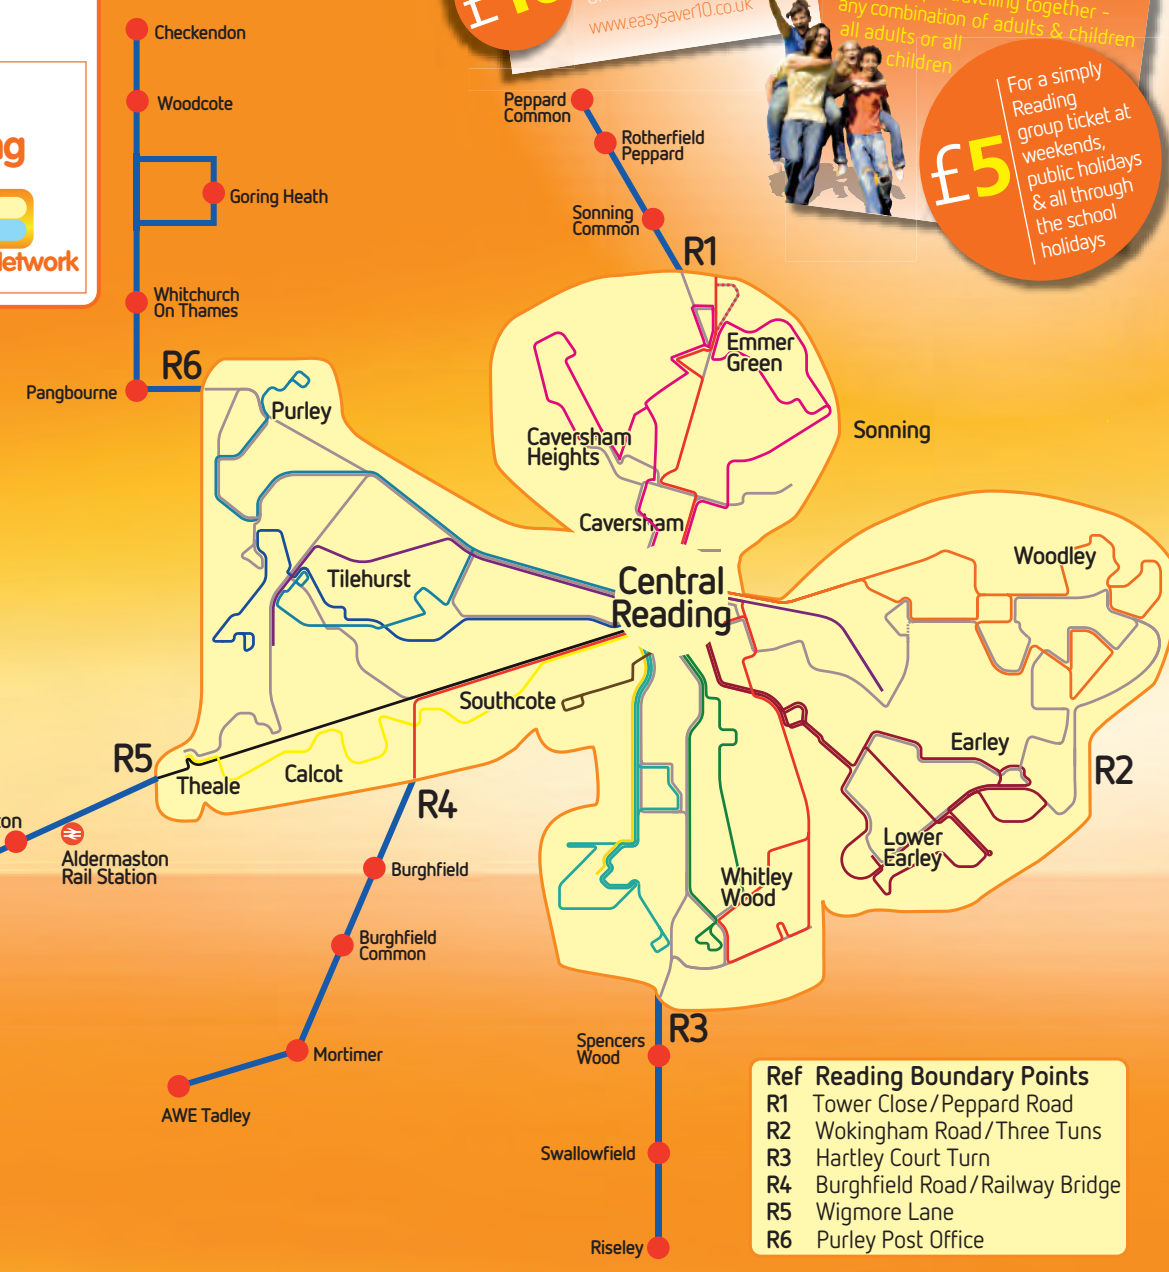

How to buy

From your driver - cash

7-day, day return, single and group tickets

Cashless simplyBus Smartcard

This is our simple-to-use Smartcard that you can load cash onto to pay for bus travel or one of our great value season tickets. Get your cashless simplyBus Smartcard from the Travel Centre in the Broad Street Mall or online via our shop www.reading-buses.co.uk/shop

Find out more at www.simplybus.co.uk
0018 959 4000

Travelling by train and bus?

Save time and money with a combined PLUSBUS ticket. Find out more at www.plusbus.info

great value fares

£16 10 single trips on a simplyBus smartcard - ask for an easysaver 10 www.easysaver10.co.uk

4 go together
simplyReading group £8 within simply Reading zone
buy from driver
up to 4 people travelling together - any combination of adults & children all adults or all children

£5 For a simply Reading group ticket at weekends, public holidays & all through the school holidays

- Ref Reading Boundary Points**
R1 Tower Close/Peppard Road
R2 Wokingham Road/Three Tuns
R3 Hartley Court Turn
R4 Burghfield Road/Railway Bridge
R5 Wigmore Lane
R6 Purley Post Office