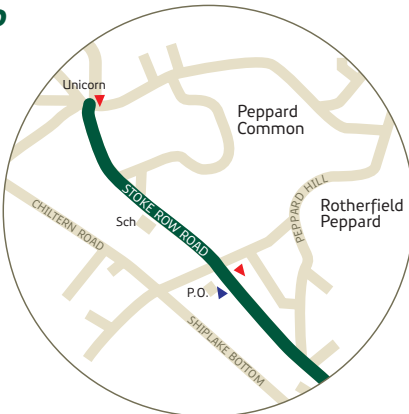

vitality 2, 2a & 2b

Bringing energy to bus travel

Key
 Selected journeys to Tadley - see page 16 for timetable
 2 journeys per day only

Reading - Peppard Common **2, 2a & 2b**

Getting on & off

in Mortimer vitality 2,2a&2b

Getting on & off ►

in Peppard Common vitality 2,2a&2b

towards Reading ►
towards Unicorn ►

Getting on & off

in Reading vitality 2,2a&2b

towards Peppard Common ► getting on and off
towards Mortimer ► getting on and off
► getting off