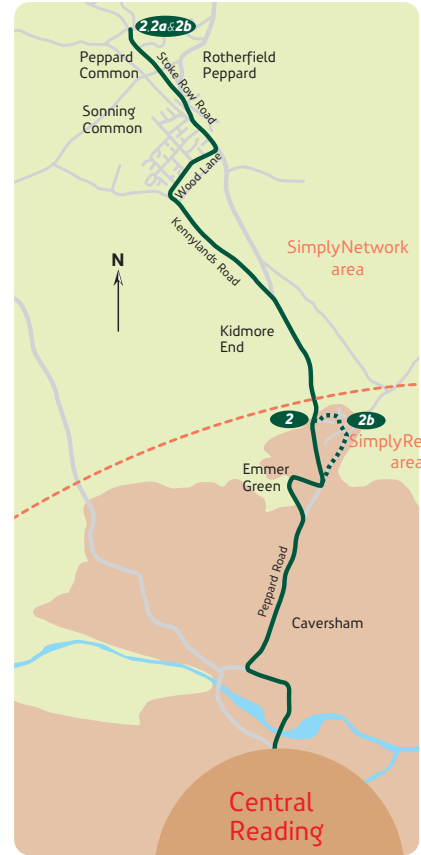

vitality 2, 2a & 2b

Bringing energy to bus travel

Key
 Selected journeys to Tadley - see page 16 for timetable
 2 journeys per day only

Reading - Peppard Common **2, 2a & 2b**

Getting on & off

in Mortimer vitality 2,2a&2b

Getting on & off ►

in Peppard Common vitality 2,2a&2b

towards Reading ►
towards Unicorn ►

Getting on & off

in Reading vitality 2,2a&2b

towards Peppard Common ► getting on and off
towards Mortimer ► getting on and off
► getting off