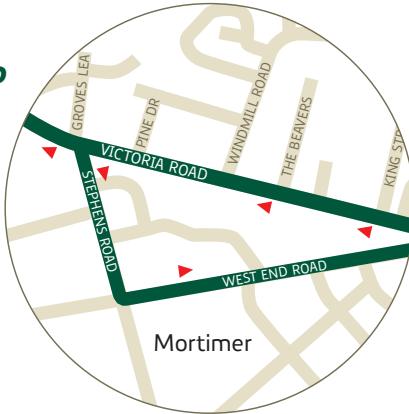

vitality 2, 2a & 2b

Bringing energy to bus travel

Key
 Selected journeys to Tadley - see page 16 for timetable
 2 journeys per day only

Reading - Peppard Common **2, 2a & 2b**

Getting on & off

in Mortimer vitality 2,2a&2b

Getting on & off ►

in Peppard Common vitality 2,2a&2b

towards Reading ►
towards Unicorn ►

Getting on & off

in Reading vitality 2,2a&2b

towards Peppard Common ► getting on and off
towards Mortimer ► getting on and off
► getting off