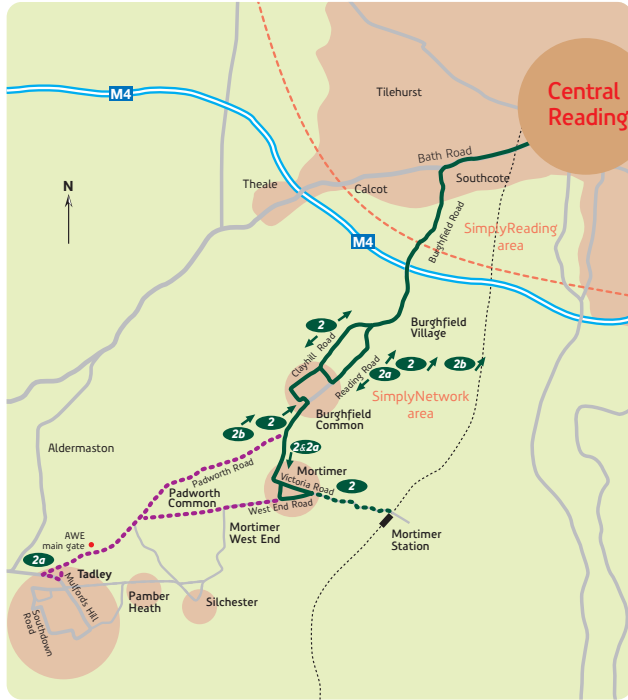

vitality 2, 2a & 2b

Bringing energy to bus travel

Key
 Selected journeys to Tadley - see page 16 for timetable
 2 journeys per day only

Reading - Peppard Common **2, 2a & 2b**

Getting on & off

in Mortimer vitality 2,2a&2b

Getting on & off ►

in Peppard Common vitality 2,2a&2b

towards Reading ►
towards Unicorn ►

Getting on & off

in Reading vitality 2,2a&2b

towards Peppard Common ► getting on and off
towards Mortimer ► getting on and off
► getting off