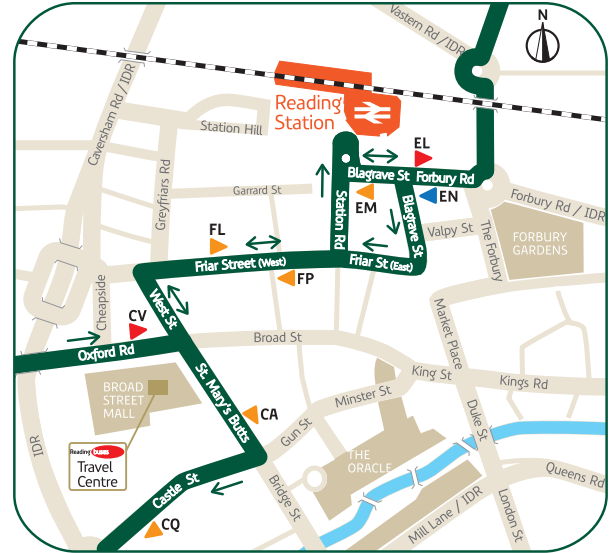

vitality 2, 2a & 2b

Bringing energy to bus travel

Key
 Selected journeys to Tadley - see page 16 for timetable
 2 journeys per day only

Reading - Peppard Common **2, 2a & 2b**

Getting on & off

in Mortimer vitality 2,2a&2b

Getting on & off ►

in Peppard Common vitality 2,2a&2b

towards Reading ►
towards Unicorn ►

Getting on & off

in Reading vitality 2,2a&2b

towards Peppard Common ► getting on and off
towards Mortimer ► getting on and off
► getting off