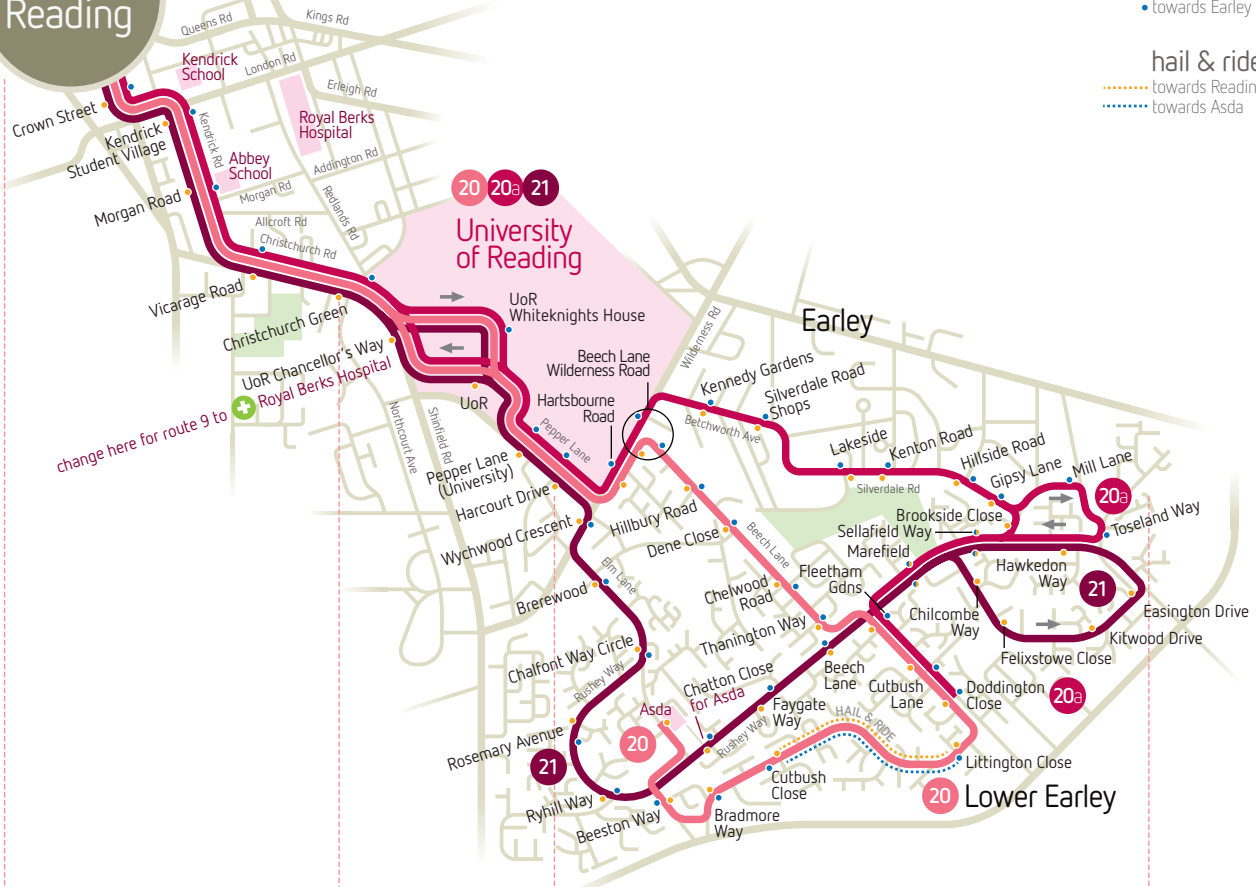

# Central Reading

## bus stops

- towards Reading
- towards Earley / Lower Earley

## hail & ride

- towards Reading
- towards Asda

10 mins

5 mins

10 mins

travel times

## Central Reading where to get on and off

- towards central Reading ● getting off
- towards Earley & Lower Earley ● getting on