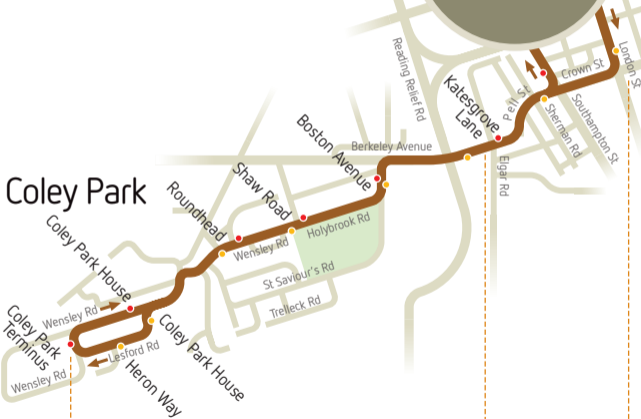

Central Reading

Coley Park

5 mins

10 mins