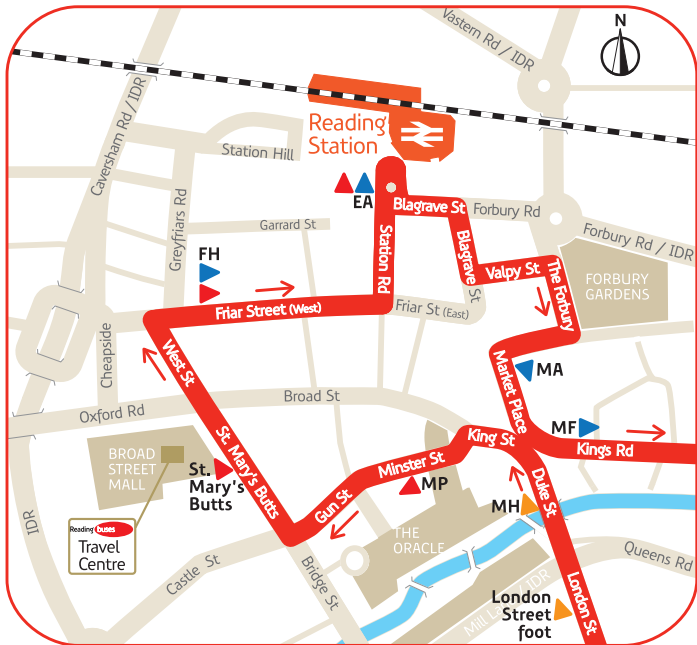

## Bus stops

- ▶ southbound towards Shinfield Park
- ◀ northbound towards Central Reading

estimated  
journey time  
between points  
along route

Detailed timetables for the stops shown in red and Central Reading are shown in this leaflet

towards central Reading ▲ getting off

▲ getting on and off

towards RBH and Shinfield Park ▼ getting on and off