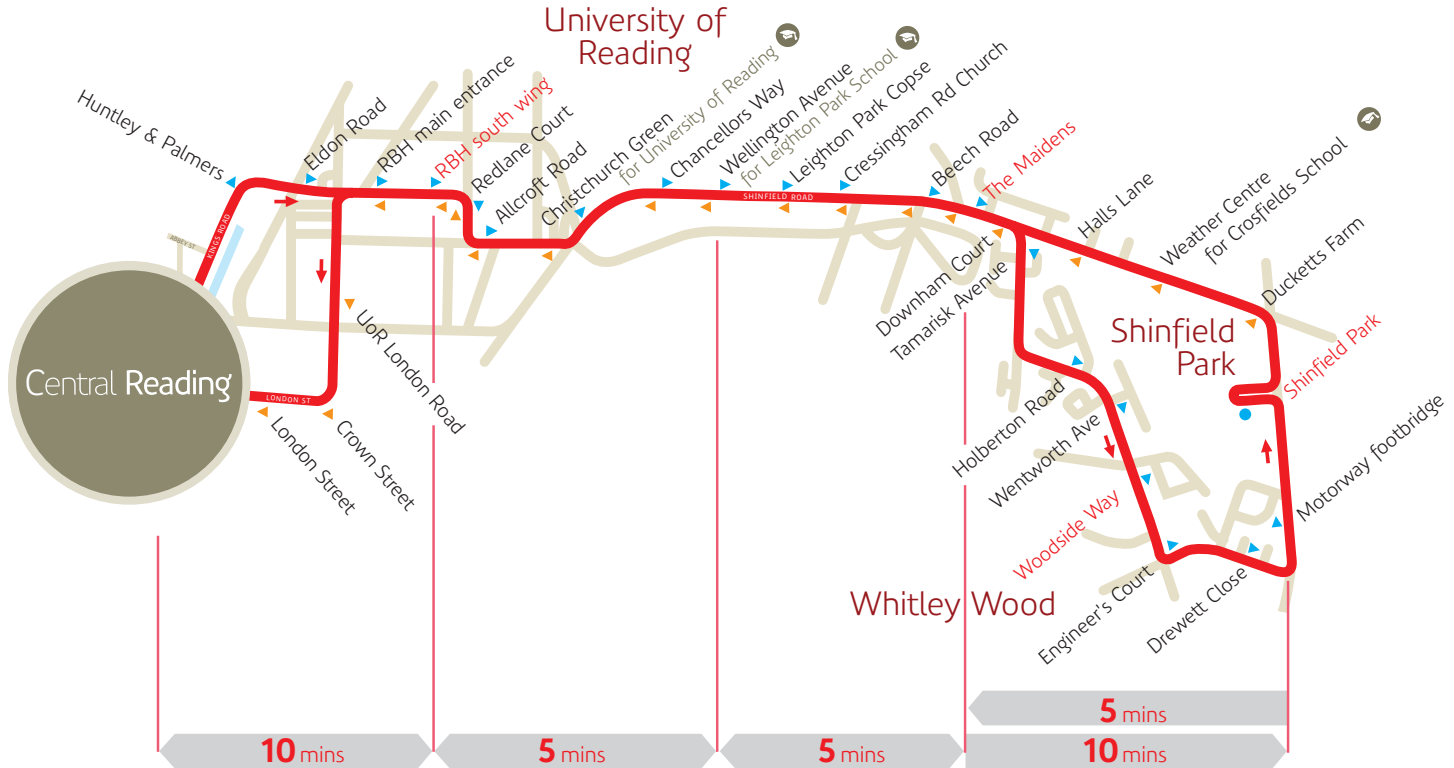

## Bus stops

- ▶ southbound towards Shinfield Park
- ◀ northbound towards Central Reading

estimated  
journey time  
between points  
along route

Detailed timetables for the stops shown in red and Central Reading are shown in this leaflet

towards central Reading ▲ getting off

▲ getting on and off

towards RBH and Shinfield Park ▼ getting on and off