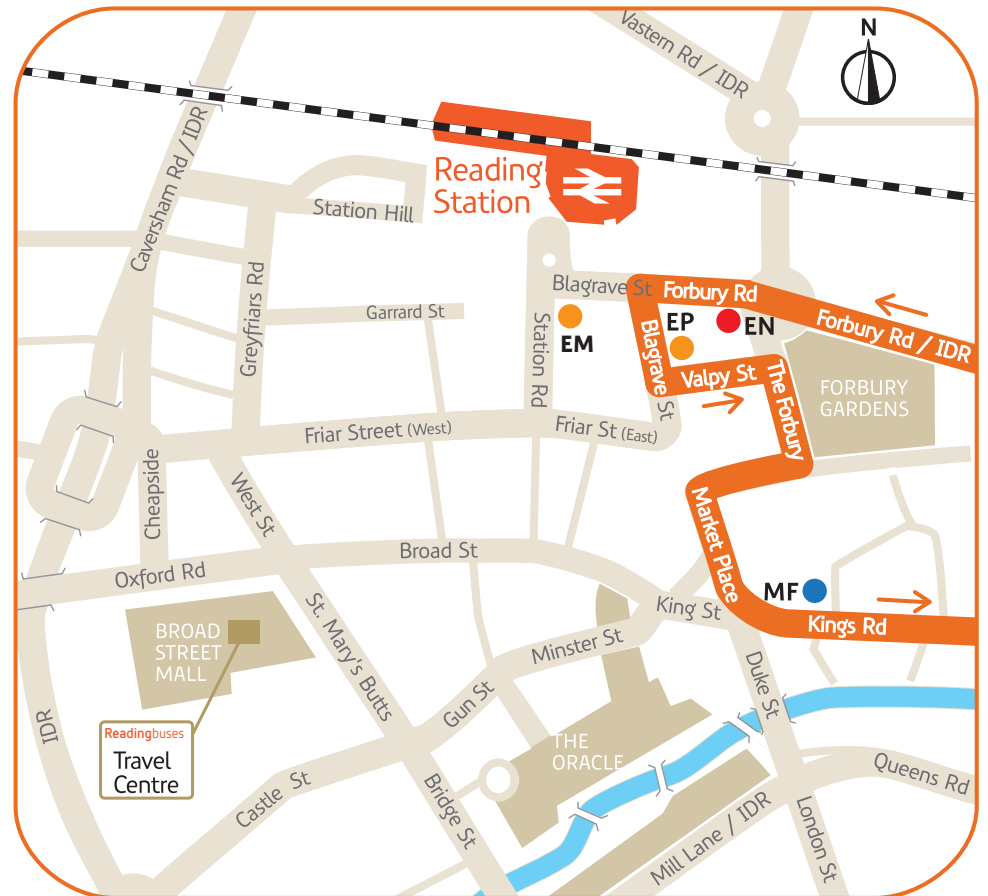

Woodley Centre Chequers bus stops

Where to get on & off in Central Reading

towards central Reading
towards Woodley

- getting off
- getting on
- getting on & off

Until approximately mid-November 2012, stops EN & EP will not be in use due to Blagrove Street sewer works. Please use stop EM instead.