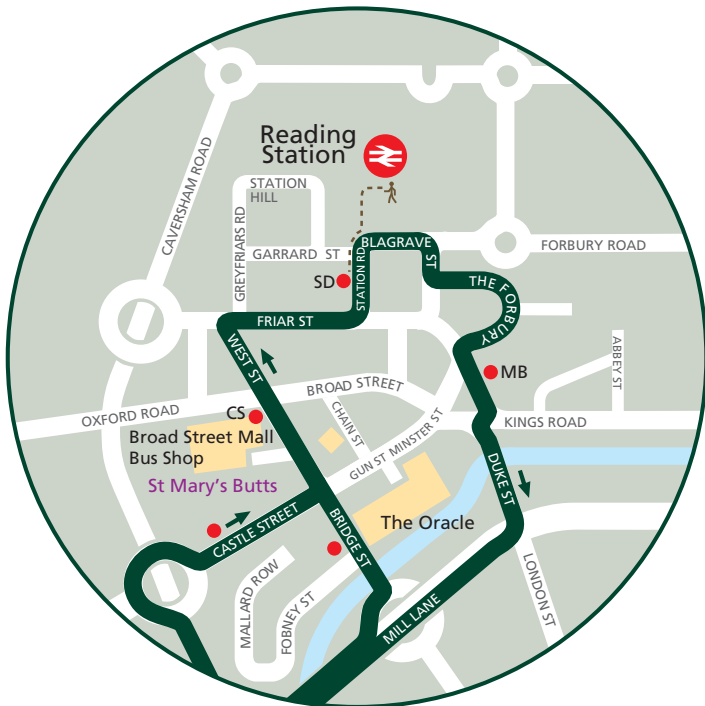

Route to Reading International Business Park

Central Reading where to get on and off

- getting on and off
- St. Mary's Butts stop CS
- Station Road stop SD
- Market Place stop MB
- Castle Street or Bridge Street