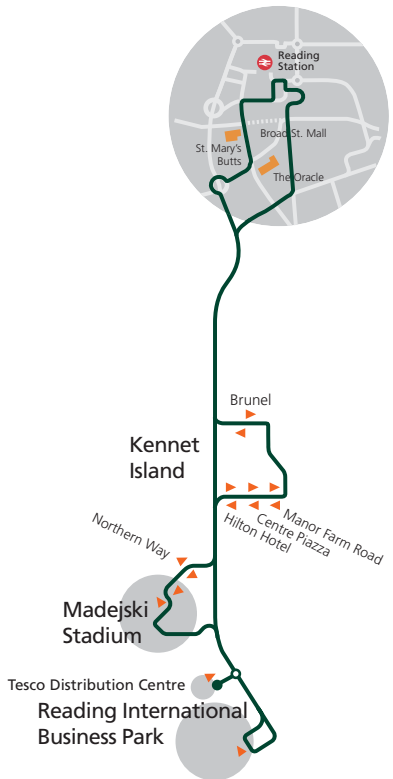

Route to Reading International Business Park

Central Reading where to get on and off

- getting on and off
- St. Mary's Butts stop CS
- Station Road stop SD
- Market Place stop MB
- Castle Street or Bridge Street