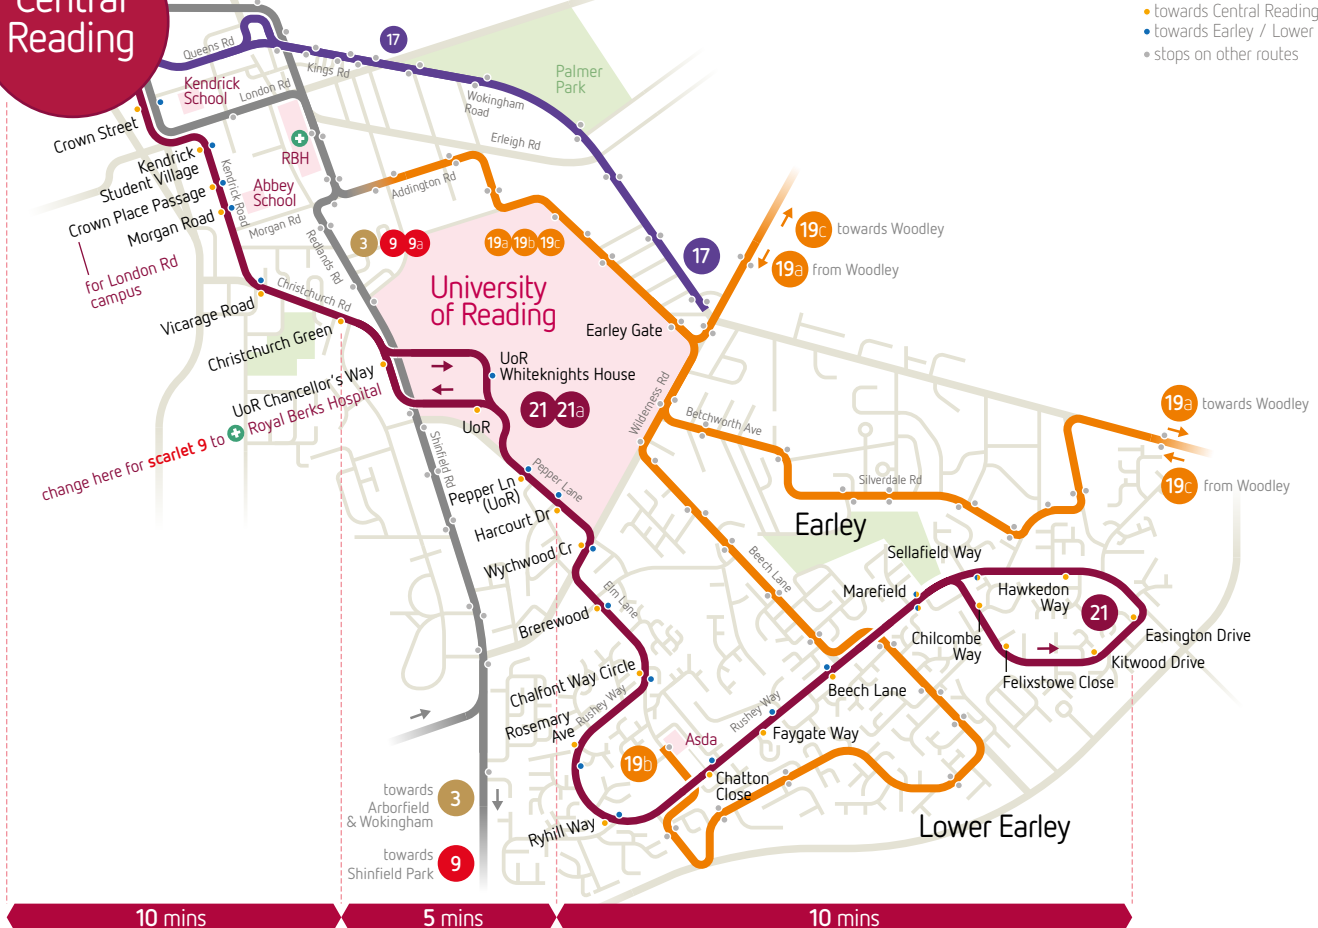

Central Reading

bus stops

- towards Central Reading
- towards Earley / Lower Earley
- stops on other routes

Central Reading where to get on and off

- towards central Reading ● getting off only
- towards central Reading ● getting on or off
- towards Lower Earley ● getting on or off

University of Reading

where to get on and off

buses to University of Reading up to every 5 minutes during term time

bus stops

- towards Reading
- towards Lower Earley / Woodley / Shinfield Park