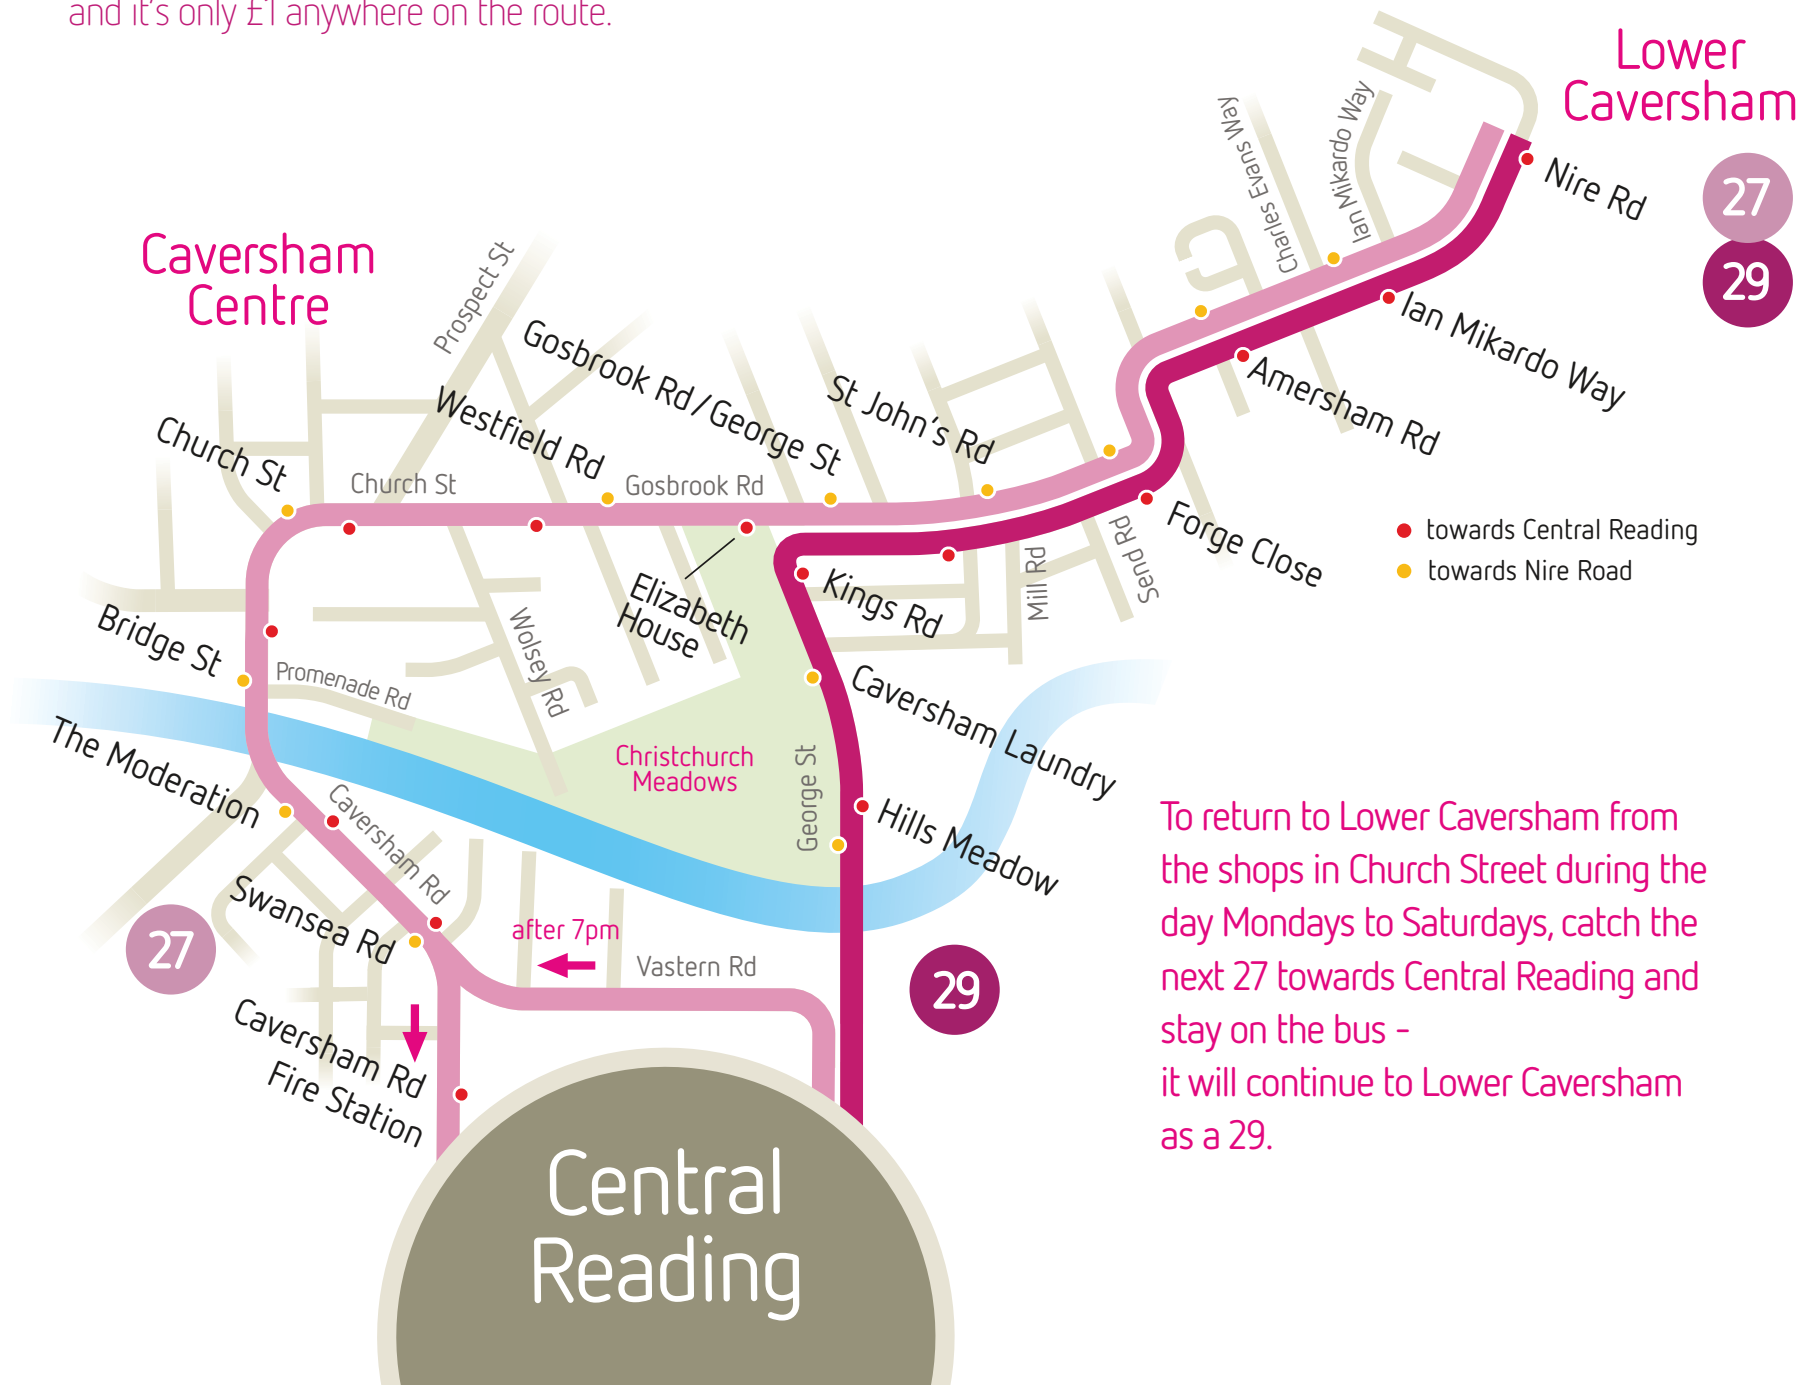

Welcome to the **Lower Caversham Shuttle** - routes 27 & 29 connecting Lower Caversham, Caversham & Central Reading, and it's only £1 anywhere on the route.

To return to Lower Caversham from the shops in Church Street during the day Mondays to Saturdays, catch the next 27 towards Central Reading and stay on the bus - it will continue to Lower Caversham as a 29.

Central Reading

- where to get on
- where to get off