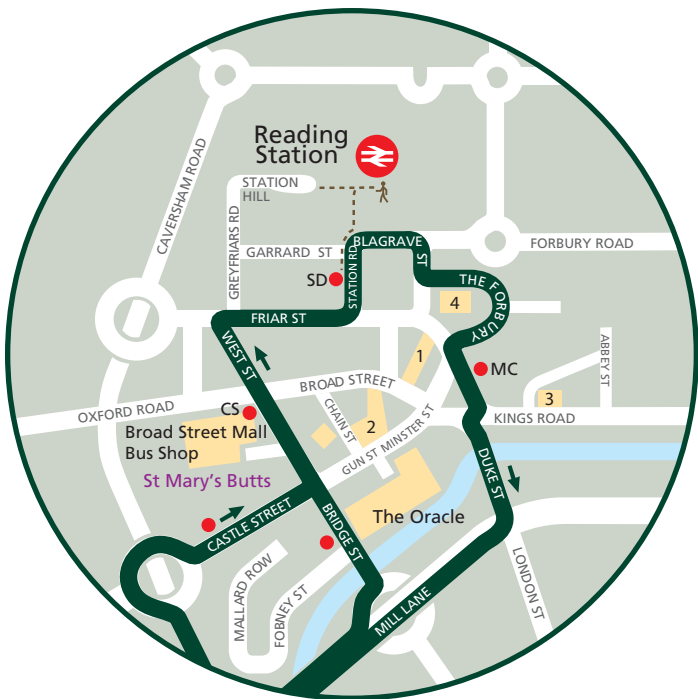

Mere oak park & ride

Central Reading where to get on and off

getting on and off ●

- St. Mary's Butts stop CS
- Station Road stop SD
- Market Place stop MC

1. M&S
2. John Lewis
3. Central Library
4. Town Hall & Museum