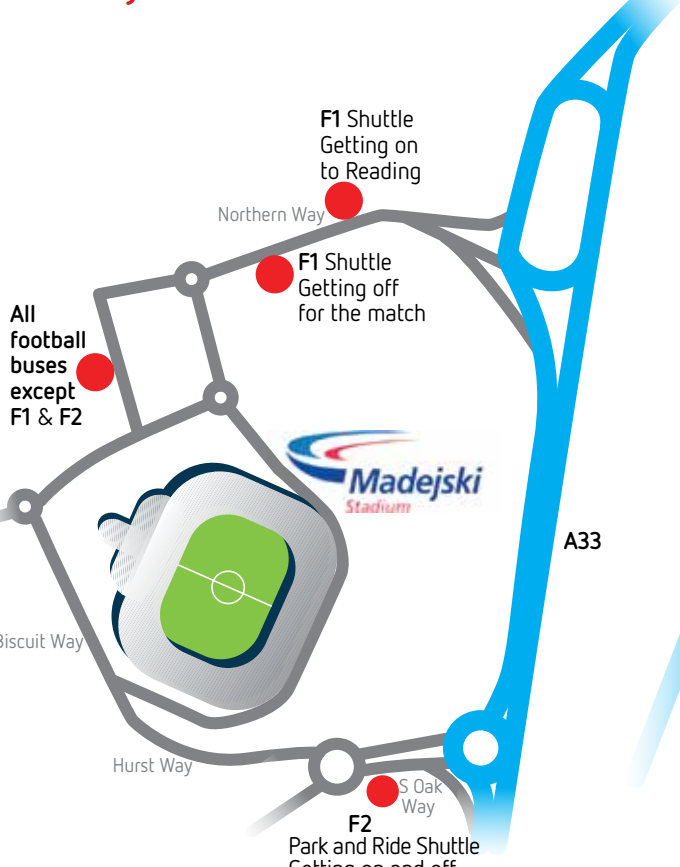

bus stops near the Madejski Stadium