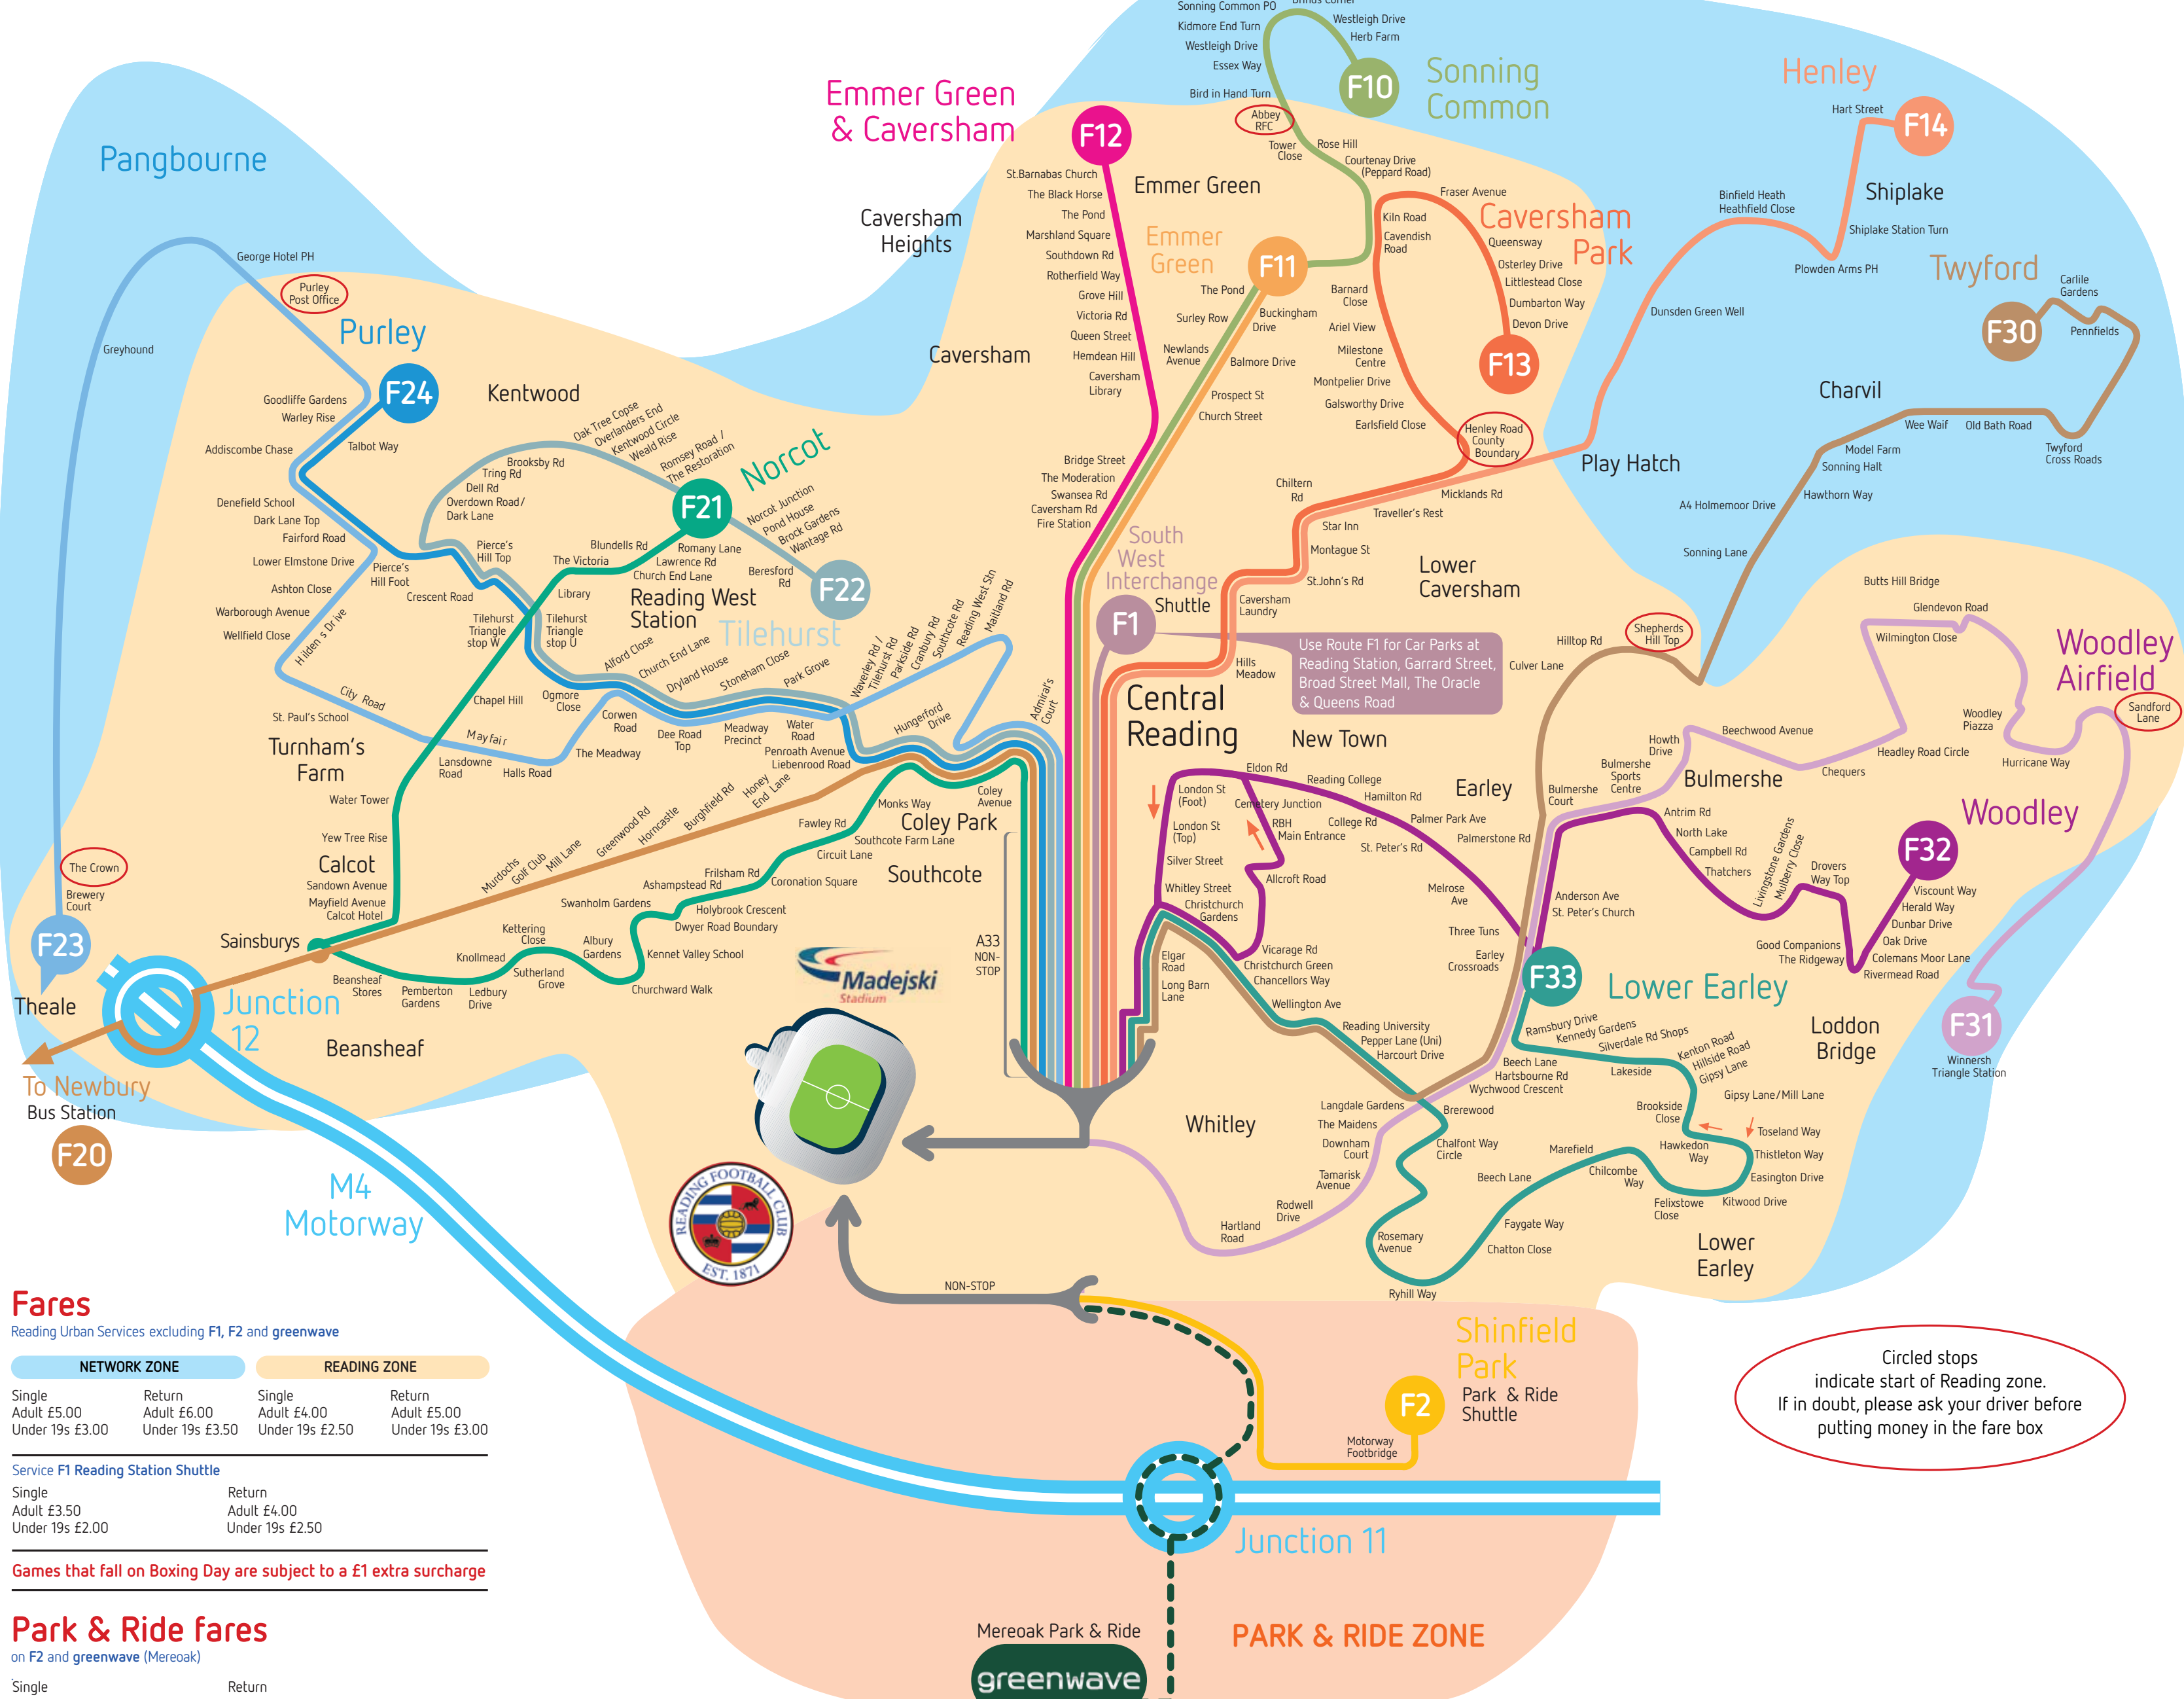

match day buses

to and from
Madejski Stadium
Home of Reading FC

2016-2017 season

Fares

Reading Urban Services excluding F1, F2 and greenwave

NETWORK ZONE		READING ZONE	
Single Adult: £5.00	Return Adult: £6.00	Single Adult: £4.00	Return Adult: £5.00
Under 19s: £3.00		Under 19s: £2.50	

Service F1 Reading Station Shuttle	
Single Adult: £3.50	Return Adult: £4.00
Under 19s: £2.00	

Park & Ride fares

on F2 and greenwave (Mereok)

Single Adult: £2.00	Return Adult: £3.50
Under 19s: £1.70	

Group - Up to 4: £5.00

Alternative kick off times
Where kick off times differ from those shown in the timetables, buses will run the appropriate minutes earlier or later to compensate.

Concessionary fares
Holders of concessionary travel passes may travel free on these services on production of a valid pass.

Live departures - Reading Buses app
Download our Reading Buses app and know exactly when your bus is due.

EXACT FARE PLEASE
Our drivers do not carry change

simplyMatchday smartcards

No need for you to carry cash and worry about the exact fare again. Our new simplyMatchday smartcards give you all day travel on football match days including non-football buses (except F1 shuttle smartcards). They're easy to order and the more travel you buy, the more money you save!

You can order your smartcard from our website reading-buses.co.uk

SHUTTLE	
only valid on F1 Shuttle	
Prices for a 5-day smartcard	Adult £20.00 Under 19s: £12.50

READING ZONE	
any football bus & other service bus within the yellow zone	
Prices for a 5-day smartcard	Adult £25.00 Under 19s: £15.00

NETWORK ZONE	
any football bus & other service bus within the blue zone	
Prices for a 5-day smartcard	Adult £30.00 Under 19s: £17.50