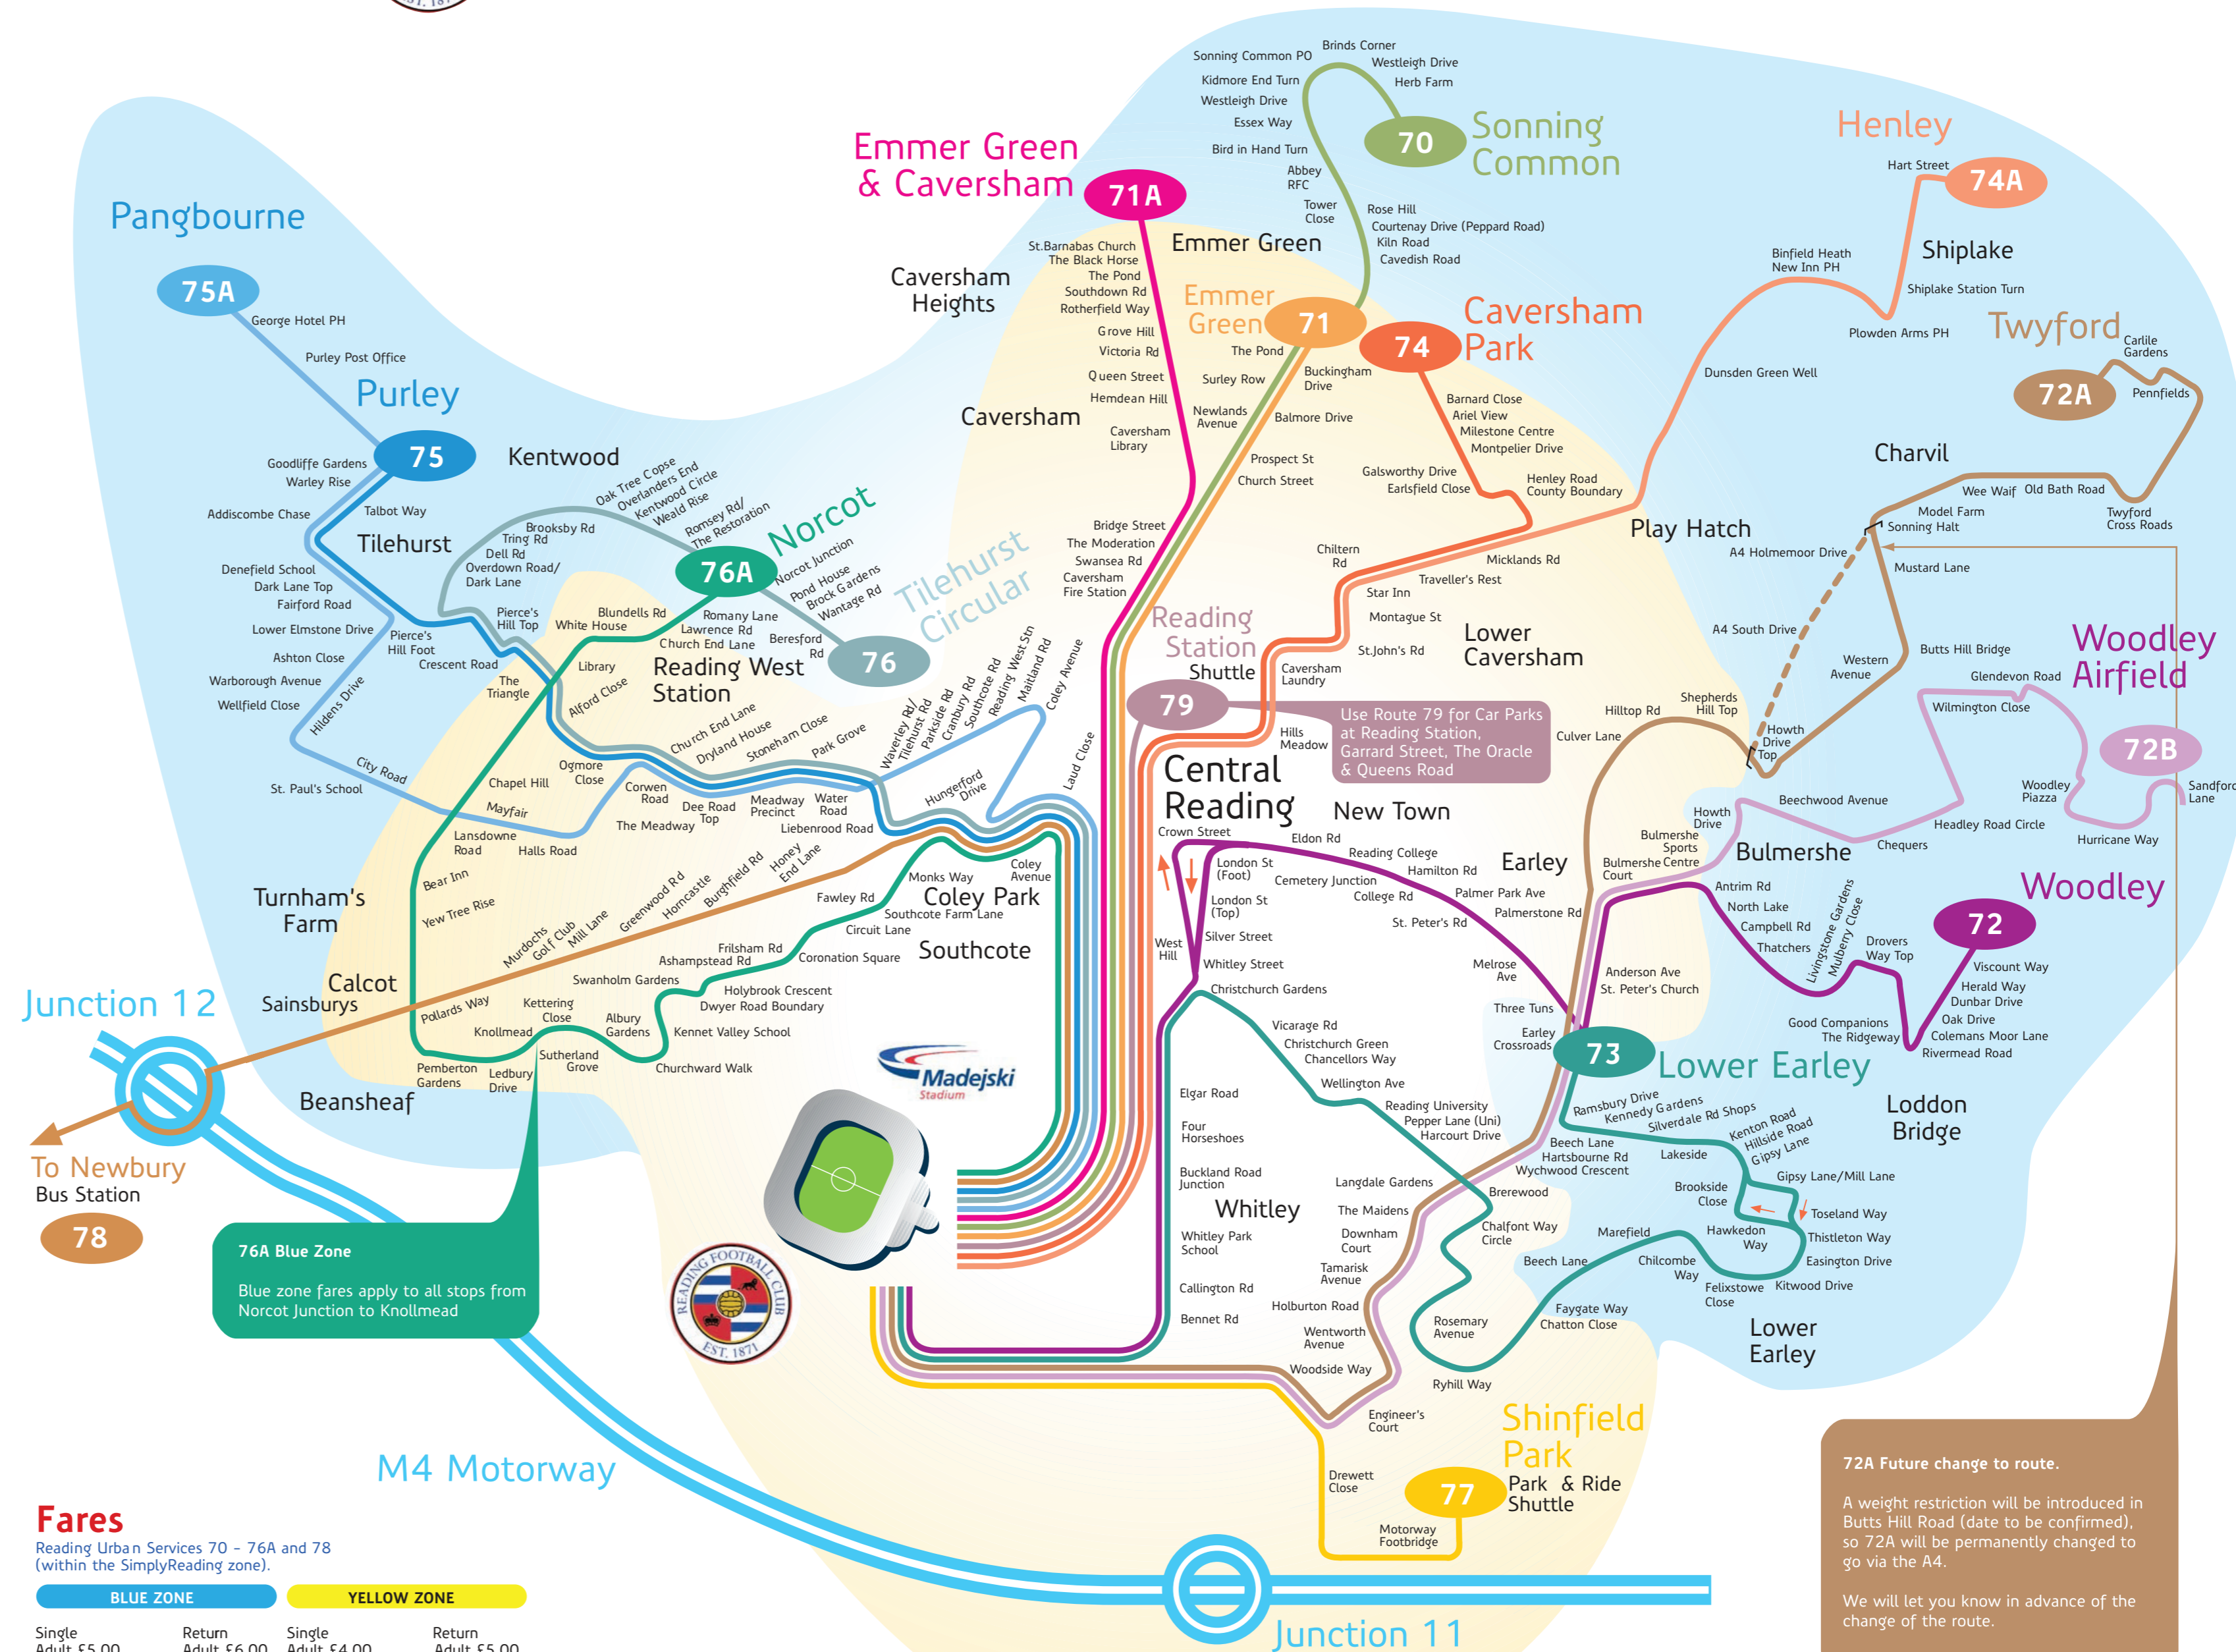

## MATCH DAY BUS SERVICES

brought to you by Reading buses

to and from

## Reading and Newbury area

### On Match Days

The First FastTrack-Madejski service will operate along with service 79 and serve stop WE at Reading Station for journeys to the Stadium and Stop MA at the Stadium for the return journey to Reading Station.